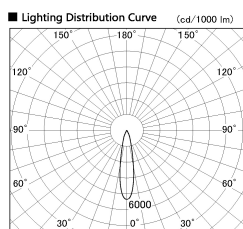

Item no. DD136-2820DW9030-R

Series Name: Cledy versa R-G Antiglare
(DD136-AG-R)

Dark Mirror Reflector

Installation	Recessed mount
Type	Cledy versa R-G Antiglare (DD136-AG-R)
Fixture wattage	28W
Beam angle	21 deg
Color Temp.	3000K
CRI	Ra>90
Luminous	2747 lm
Body	Die-cast aluminum alloy
Body finish	N/A
Trim finish	White
Reflector finish	Dark Mirror
IP Rate	IP20
Light source	COB module
Input Voltage	AC220~240V
Dimming Type	Non-Dimmable
Certificate	CE, CCC
Cut Hole	150mm