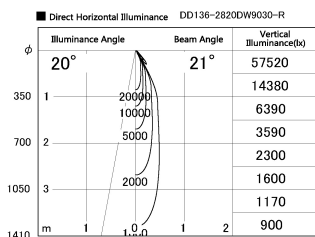

Item no. DD136-2820DW9030-R

Series Name: Cledy versa R-G Antiglare
(DD136-AG-R)

Dark Mirror Reflector

Installation	Recessed mount
Type	Cledy versa R-G Antiglare (DD136-AG-R)
Fixture wattage	28W
Beam angle	21 deg
Color Temp.	3000K
CRI	Ra>90
Luminous	2747 lm
Body	Die-cast aluminum alloy
Body finish	N/A
Trim finish	White
Reflector finish	Dark Mirror
IP Rate	IP20
Light source	COB module
Input Voltage	AC220~240V
Dimming Type	Non-Dimmable
Certificate	CE, CCC
Cut Hole	150mm