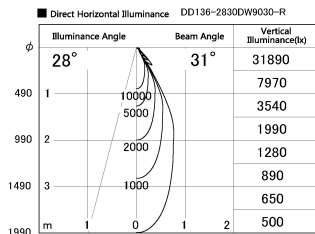

Item no. DD136-2830DW9030-R

Series Name: Cledy versa R-G Antiglare
(DD136-AG-R)

Dark Mirror Reflector

Installation	Recessed mount
Type	Cledy versa R-G Antiglare (DD136-AG-R)
Fixture wattage	28W
Beam angle	31 deg
Color Temp.	3000K
CRI	Ra>90
Luminous	2707 lm
Body	Die-cast aluminum alloy
Body finish	N/A
Trim finish	White
Reflector finish	Dark Mirror
IP Rate	IP20
Light source	COB module
Input Voltage	AC220~240V
Dimming Type	Non-Dimmable
Certificate	CE, CCC
Cut Hole	150mm