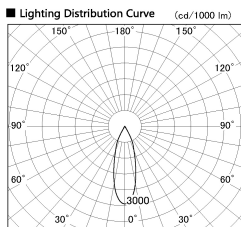

Item no. DD136-2830DW9030-R

Series Name: Cledy versa R-G Antiglare
(DD136-AG-R)

Dark Mirror Reflector

Installation	Recessed mount
Type	Cledy versa R-G Antiglare (DD136-AG-R)
Fixture wattage	28W
Beam angle	31 deg
Color Temp.	3000K
CRI	Ra>90
Luminous	2707 lm
Body	Die-cast aluminum alloy
Body finish	N/A
Trim finish	White
Reflector finish	Dark Mirror
IP Rate	IP20
Light source	COB module
Input Voltage	AC220~240V
Dimming Type	Non-Dimmable
Certificate	CE, CCC
Cut Hole	150mm