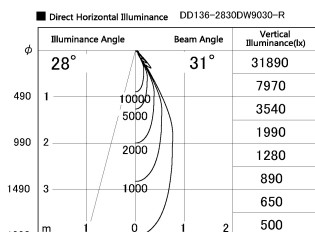

Item no. DD136-2830DW9030-R

Series Name: Cledy versa R-G Antiglare
(DD136-AG-R)

Dark Mirror Reflector

Installation	Recessed mount
Type	Cledy versa R-G Antiglare (DD136-AG-R)
Fixture wattage	28W
Beam angle	31 deg
Color Temp.	3000K
CRI	Ra>90
Luminous	2707 lm
Body	Die-cast aluminum alloy
Body finish	N/A
Trim finish	White
Reflector finish	Dark Mirror
IP Rate	IP20
Light source	COB module
Input Voltage	AC220~240V
Dimming Type	Non-Dimmable
Certificate	CE, CCC
Cut Hole	150mm