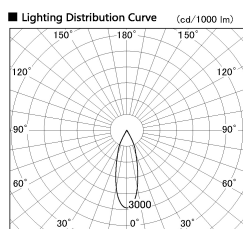

Item no. DD136-2830DW9030-R

Series Name: Cledy versa R-G Antiglare
(DD136-AG-R)

Dark Mirror Reflector

Installation	Recessed mount
Type	Cledy versa R-G Antiglare (DD136-AG-R)
Fixture wattage	28W
Beam angle	31 deg
Color Temp.	3000K
CRI	Ra>90
Luminous	2707 lm
Body	Die-cast aluminum alloy
Body finish	N/A
Trim finish	White
Reflector finish	Dark Mirror
IP Rate	IP20
Light source	COB module
Input Voltage	AC220~240V
Dimming Type	Non-Dimmable
Certificate	CE, CCC
Cut Hole	150mm