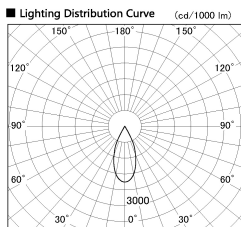

Item no. DD136-2840DW9030-R

Series Name: Cledy versa R-G Antiglare  
(DD136-AG-R)

Dark Mirror Reflector

Installation	Recessed mount
Type	Cledy versa R-G Antiglare (DD136-AG-R)
Fixture wattage	28W
Beam angle	42 deg
Color Temp.	3000K
CRI	Ra>90
Luminous	2684 lm
Body	Die-cast aluminum alloy
Body finish	N/A
Trim finish	White
Reflector finish	Dark Mirror
IP Rate	IP20
Light source	COB module
Input Voltage	AC220~240V
Dimming Type	Non-Dimmable
Certificate	CE, CCC
Cut Hole	150mm