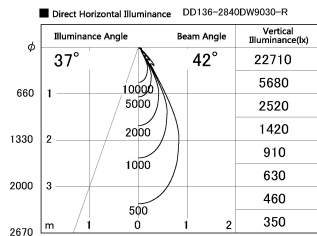

Item no. DD136-2840DW9030-R

Series Name: Cledy versa R-G Antiglare  
(DD136-AG-R)

Dark Mirror Reflector

Installation	Recessed mount
Type	Cledy versa R-G Antiglare (DD136-AG-R)
Fixture wattage	28W
Beam angle	42 deg
Color Temp.	3000K
CRI	Ra>90
Luminous	2684 lm
Body	Die-cast aluminum alloy
Body finish	N/A
Trim finish	White
Reflector finish	Dark Mirror
IP Rate	IP20
Light source	COB module
Input Voltage	AC220~240V
Dimming Type	Non-Dimmable
Certificate	CE, CCC
Cut Hole	150mm