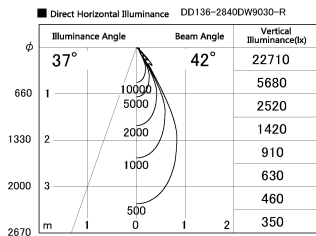

Item no. DD136-2840DW9030-R

Series Name: Cledy versa R-G Antiglare  
(DD136-AG-R)

Dark Mirror Reflector

Installation	Recessed mount
Type	Cledy versa R-G Antiglare (DD136-AG-R)
Fixture wattage	28W
Beam angle	42 deg
Color Temp.	3000K
CRI	Ra>90
Luminous	2684 lm
Body	Die-cast aluminum alloy
Body finish	N/A
Trim finish	White
Reflector finish	Dark Mirror
IP Rate	IP20
Light source	COB module
Input Voltage	AC220~240V
Dimming Type	Non-Dimmable
Certificate	CE, CCC
Cut Hole	150mm