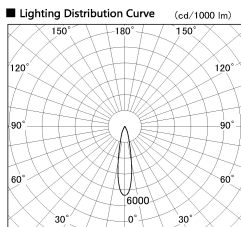

Item no. DD136-2620DW9030-R

Series Name: Cledy versa R-G Antiglare
(DD136-AG-R)

Dark Mirror Reflector

■ Direct Horizontal Illuminance DD136-2620DW9030-R

φ	Illuminance Angle	Beam Angle	Vertical Illuminance (lx)
350	20°	21°	49790
700	10000		12450
1050	5000		5530
1410	2000		3110
	1000		1990
	500		1380
	200		1020
	100		780

Installation	Recessed mount
Type	Cledy versa R-G Antiglare (DD136-AG-R)
Fixture wattage	23W
Beam angle	21 deg
Color Temp.	3000K
CRI	Ra>90
Luminous	2378 lm
Body	Die-cast aluminum alloy
Body finish	N/A
Trim finish	White
Reflector finish	Dark Mirror
IP Rate	IP20
Light source	COB module
Input Voltage	AC220~240V
Dimming Type	Non-Dimmable
Certificate	CE, CCC
Cut Hole	150mm