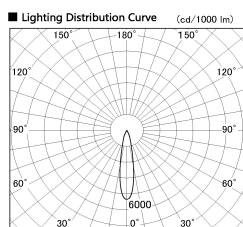

Item no. DD136-2620DW9030-R

Series Name: Cledy versa R-G Antiglare
(DD136-AG-R)

Dark Mirror Reflector

Installation	Recessed mount
Type	Cledy versa R-G Antiglare (DD136-AG-R)
Fixture wattage	23W
Beam angle	21 deg
Color Temp.	3000K
CRI	Ra>90
Luminous	2378 lm
Body	Die-cast aluminum alloy
Body finish	N/A
Trim finish	White
Reflector finish	Dark Mirror
IP Rate	IP20
Light source	COB module
Input Voltage	AC220~240V
Dimming Type	Non-Dimmable
Certificate	CE, CCC
Cut Hole	150mm

■ Direct Horizontal Illuminance DD136-2620DW9030-R

φ	Illuminance Angle	Beam Angle	Vertical Illuminance (lx)
350	20°	21°	49790
700	1		12450
1050	2		5530
1410	3		3110
	1	2	1990
	1	2	1380
	1	2	1020
	1	2	780