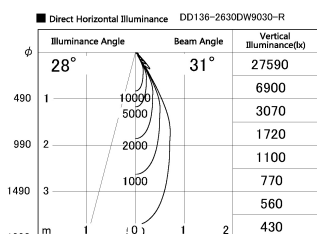

Item no. DD136-2630DW9030-R

Series Name: Cledy versa R-G Antiglare  
(DD136-AG-R)

Dark Mirror Reflector

Installation	Recessed mount
Type	Cledy versa R-G Antiglare (DD136-AG-R)
Fixture wattage	23W
Beam angle	31 deg
Color Temp.	3000K
CRI	Ra>90
Luminous	2342 lm
Body	Die-cast aluminum alloy
Body finish	N/A
Trim finish	White
Reflector finish	Dark Mirror
IP Rate	IP20
Light source	COB module
Input Voltage	AC220~240V
Dimming Type	Non-Dimmable
Certificate	CE, CCC
Cut Hole	150mm