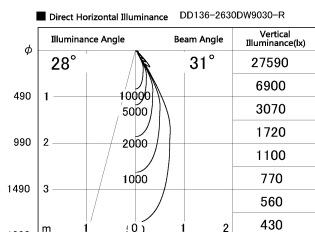

Item no. DD136-2630DW9030-R

Series Name: Cledy versa R-G Antiglare
(DD136-AG-R)

Dark Mirror Reflector

Installation	Recessed mount
Type	Cledy versa R-G Antiglare (DD136-AG-R)
Fixture wattage	23W
Beam angle	31 deg
Color Temp.	3000K
CRI	Ra>90
Luminous	2342 lm
Body	Die-cast aluminum alloy
Body finish	N/A
Trim finish	White
Reflector finish	Dark Mirror
IP Rate	IP20
Light source	COB module
Input Voltage	AC220~240V
Dimming Type	Non-Dimmable
Certificate	CE, CCC
Cut Hole	150mm