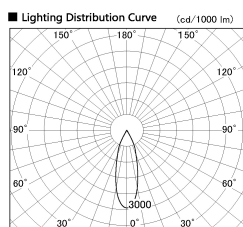

Item no. DD136-2630DW9030-R

Series Name: Cledy versa R-G Antiglare  
(DD136-AG-R)

Dark Mirror Reflector

Installation	Recessed mount
Type	Cledy versa R-G Antiglare (DD136-AG-R)
Fixture wattage	23W
Beam angle	31 deg
Color Temp.	3000K
CRI	Ra>90
Luminous	2342 lm
Body	Die-cast aluminum alloy
Body finish	N/A
Trim finish	White
Reflector finish	Dark Mirror
IP Rate	IP20
Light source	COB module
Input Voltage	AC220~240V
Dimming Type	Non-Dimmable
Certificate	CE, CCC
Cut Hole	150mm