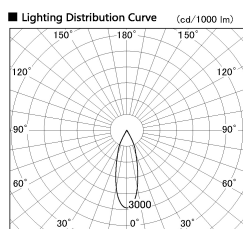

Item no. DD136-2630DW9030-R

Series Name: Cledy versa R-G Antiglare
(DD136-AG-R)

Dark Mirror Reflector

Installation	Recessed mount
Type	Cledy versa R-G Antiglare (DD136-AG-R)
Fixture wattage	23W
Beam angle	31 deg
Color Temp.	3000K
CRI	Ra>90
Luminous	2342 lm
Body	Die-cast aluminum alloy
Body finish	N/A
Trim finish	White
Reflector finish	Dark Mirror
IP Rate	IP20
Light source	COB module
Input Voltage	AC220~240V
Dimming Type	Non-Dimmable
Certificate	CE, CCC
Cut Hole	150mm