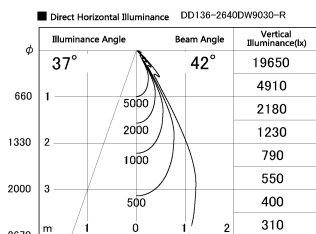

Item no. DD136-2640DW9030-R

Series Name: Cledy versa R-G Antiglare
(DD136-AG-R)

Dark Mirror Reflector

Installation	Recessed mount
Type	Cledy versa R-G Antiglare (DD136-AG-R)
Fixture wattage	23W
Beam angle	42 deg
Color Temp.	3000K
CRI	Ra>90
Luminous	2322 lm
Body	Die-cast aluminum alloy
Body finish	N/A
Trim finish	White
Reflector finish	Dark Mirror
IP Rate	IP20
Light source	COB module
Input Voltage	AC220~240V
Dimming Type	Non-Dimmable
Certificate	CE, CCC
Cut Hole	150mm