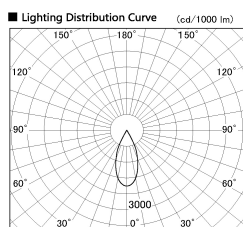

Item no. DD136-2640DW9030-R

Series Name: Cledy versa R-G Antiglare
(DD136-AG-R)

Dark Mirror Reflector

Installation	Recessed mount
Type	Cledy versa R-G Antiglare (DD136-AG-R)
Fixture wattage	23W
Beam angle	42 deg
Color Temp.	3000K
CRI	Ra>90
Luminous	2322 lm
Body	Die-cast aluminum alloy
Body finish	N/A
Trim finish	White
Reflector finish	Dark Mirror
IP Rate	IP20
Light source	COB module
Input Voltage	AC220~240V
Dimming Type	Non-Dimmable
Certificate	CE, CCC
Cut Hole	150mm