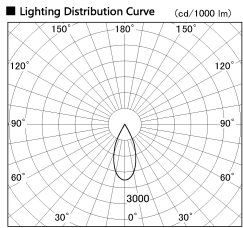

Item no. DD136-2640DW9030-R

Series Name: Cledy versa R-G Antiglare
(DD136-AG-R)

Dark Mirror Reflector

Installation	Recessed mount
Type	Cledy versa R-G Antiglare (DD136-AG-R)
Fixture wattage	23W
Beam angle	42 deg
Color Temp.	3000K
CRI	Ra>90
Luminous	2322 lm
Body	Die-cast aluminum alloy
Body finish	N/A
Trim finish	White
Reflector finish	Dark Mirror
IP Rate	IP20
Light source	COB module
Input Voltage	AC220~240V
Dimming Type	Non-Dimmable
Certificate	CE, CCC
Cut Hole	150mm