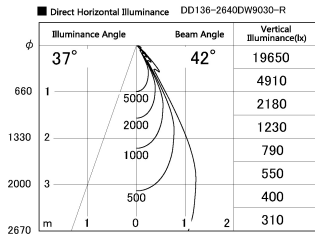

Item no. DD136-2640DW9030-R

Series Name: Cledy versa R-G Antiglare
(DD136-AG-R)

Dark Mirror Reflector

Installation	Recessed mount
Type	Cledy versa R-G Antiglare (DD136-AG-R)
Fixture wattage	23W
Beam angle	42 deg
Color Temp.	3000K
CRI	Ra>90
Luminous	2322 lm
Body	Die-cast aluminum alloy
Body finish	N/A
Trim finish	White
Reflector finish	Dark Mirror
IP Rate	IP20
Light source	COB module
Input Voltage	AC220~240V
Dimming Type	Non-Dimmable
Certificate	CE, CCC
Cut Hole	150mm