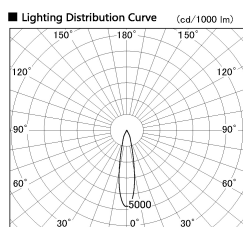

Item no. DD136-2520DW9030-R

Series Name: Cledy versa R-G Antiglare  
(DD136-AG-R)

Dark Mirror Reflector

Installation	Recessed mount
Type	Cledy versa R-G Antiglare (DD136-AG-R)
Fixture wattage	23W
Beam angle	21 deg
Color Temp.	3000K
CRI	Ra>90
Luminous	2083 lm
Body	Die-cast aluminum alloy
Body finish	N/A
Trim finish	White
Reflector finish	Dark Mirror
IP Rate	IP20
Light source	COB module
Input Voltage	AC220~240V
Dimming Type	Non-Dimmable
Certificate	CE, CCC
Cut Hole	125mm