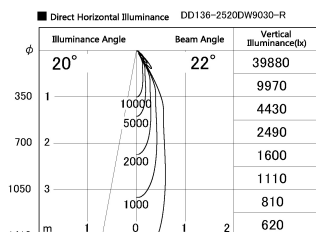

Item no. DD136-2520DW9030-R

Series Name: Cledy versa R-G Antiglare  
(DD136-AG-R)

Dark Mirror Reflector

Installation	Recessed mount
Type	Cledy versa R-G Antiglare (DD136-AG-R)
Fixture wattage	23W
Beam angle	21 deg
Color Temp.	3000K
CRI	Ra>90
Luminous	2083 lm
Body	Die-cast aluminum alloy
Body finish	N/A
Trim finish	White
Reflector finish	Dark Mirror
IP Rate	IP20
Light source	COB module
Input Voltage	AC220~240V
Dimming Type	Non-Dimmable
Certificate	CE, CCC
Cut Hole	125mm