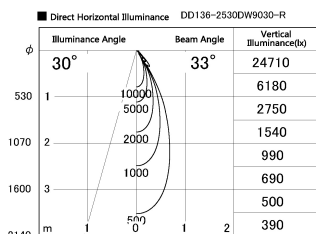

Item no. DD136-2530DW9030-R

Series Name: Cledy versa R-G Antiglare
(DD136-AG-R)

Dark Mirror Reflector

Installation	Recessed mount
Type	Cledy versa R-G Antiglare (DD136-AG-R)
Fixture wattage	23W
Beam angle	32 deg
Color Temp.	3000K
CRI	Ra>90
Luminous	2131 lm
Body	Die-cast aluminum alloy
Body finish	N/A
Trim finish	White
Reflector finish	Dark Mirror
IP Rate	IP20
Light source	COB module
Input Voltage	AC220~240V
Dimming Type	Non-Dimmable
Certificate	CE, CCC
Cut Hole	125mm