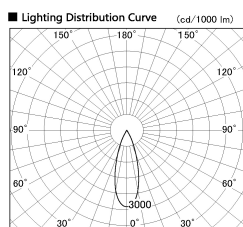

Item no. DD136-2530DW9030-R

Series Name: Cledy versa R-G Antiglare
(DD136-AG-R)

Dark Mirror Reflector

Installation	Recessed mount
Type	Cledy versa R-G Antiglare (DD136-AG-R)
Fixture wattage	23W
Beam angle	32 deg
Color Temp.	3000K
CRI	Ra>90
Luminous	2131 lm
Body	Die-cast aluminum alloy
Body finish	N/A
Trim finish	White
Reflector finish	Dark Mirror
IP Rate	IP20
Light source	COB module
Input Voltage	AC220~240V
Dimming Type	Non-Dimmable
Certificate	CE, CCC
Cut Hole	125mm