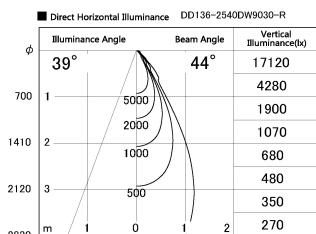

Item no. DD136-2540DW9030-R

Series Name: Cledy versa R-G Antiglare
(DD136-AG-R)

Dark Mirror Reflector

Installation	Recessed mount
Type	Cledy versa R-G Antiglare (DD136-AG-R)
Fixture wattage	23W
Beam angle	43 deg
Color Temp.	3000K
CRI	Ra>90
Luminous	2199 lm
Body	Die-cast aluminum alloy
Body finish	N/A
Trim finish	White
Reflector finish	Dark Mirror
IP Rate	IP20
Light source	COB module
Input Voltage	AC220~240V
Dimming Type	Non-Dimmable
Certificate	CE, CCC
Cut Hole	125mm