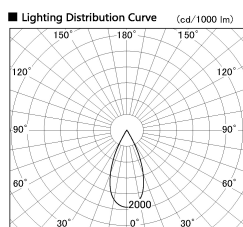

Item no. DD136-2540DW9030-R

Series Name: Cledy versa R-G Antiglare  
(DD136-AG-R)

Dark Mirror Reflector

Installation	Recessed mount
Type	Cledy versa R-G Antiglare (DD136-AG-R)
Fixture wattage	23W
Beam angle	43 deg
Color Temp.	3000K
CRI	Ra>90
Luminous	2199 lm
Body	Die-cast aluminum alloy
Body finish	N/A
Trim finish	White
Reflector finish	Dark Mirror
IP Rate	IP20
Light source	COB module
Input Voltage	AC220~240V
Dimming Type	Non-Dimmable
Certificate	CE, CCC
Cut Hole	125mm