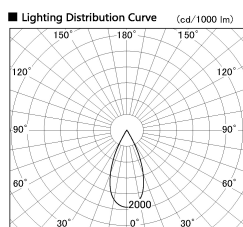

Item no. DD136-2540DW9030-R

Series Name: Cledy versa R-G Antiglare
(DD136-AG-R)

Dark Mirror Reflector

Installation	Recessed mount
Type	Cledy versa R-G Antiglare (DD136-AG-R)
Fixture wattage	23W
Beam angle	43 deg
Color Temp.	3000K
CRI	Ra>90
Luminous	2199 lm
Body	Die-cast aluminum alloy
Body finish	N/A
Trim finish	White
Reflector finish	Dark Mirror
IP Rate	IP20
Light source	COB module
Input Voltage	AC220~240V
Dimming Type	Non-Dimmable
Certificate	CE, CCC
Cut Hole	125mm