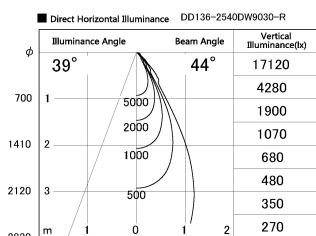

Item no. DD136-2540DW9030-R

Series Name: Cledy versa R-G Antiglare  
(DD136-AG-R)

Dark Mirror Reflector

Installation	Recessed mount
Type	Cledy versa R-G Antiglare (DD136-AG-R)
Fixture wattage	23W
Beam angle	43 deg
Color Temp.	3000K
CRI	Ra>90
Luminous	2199 lm
Body	Die-cast aluminum alloy
Body finish	N/A
Trim finish	White
Reflector finish	Dark Mirror
IP Rate	IP20
Light source	COB module
Input Voltage	AC220~240V
Dimming Type	Non-Dimmable
Certificate	CE, CCC
Cut Hole	125mm