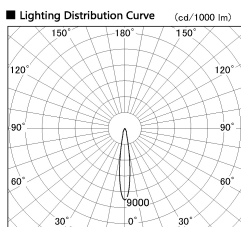

Item no. DD136-2020DW9030-R

Series Name: Cledy versa R-G Antiglare
(DD136-AG-R)

Dark Mirror Reflector

Direct Horizontal Illuminance DD136-2020DW9030-R

φ	Illuminance Angle	Beam Angle	Vertical Illuminance (lx)
1	15°	15°	56390
280			14100
1			6270
520			3520
2			2260
780			1570
3			1150
1050			880

Installation	Recessed mount
Type	Cledy versa R-G Antiglare (DD136-AG-R)
Fixture wattage	20W
Beam angle	15 deg
Color Temp.	3000K
CRI	Ra>90
Luminous	1726 lm
Body	Die-cast aluminum alloy
Body finish	N/A
Trim finish	White
Reflector finish	Dark Mirror
IP Rate	IP20
Light source	COB module
Input Voltage	AC220~240V
Dimming Type	Non-Dimmable
Certificate	CE, CCC
Cut Hole	125mm