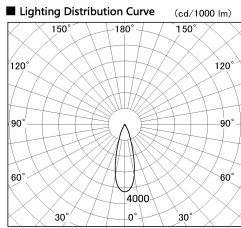

Item no. DD136-2030DW9030-R

Series Name: Cledy versa R-G Antiglare  
(DD136-AG-R)

Dark Mirror Reflector

|                  |   |
|------------------|---|
| Installation     | Recessed mount                            |
| Type             | Cledy versa R-G Antiglare<br>(DD136-AG-R) |
| Fixture wattage  | 20W                                       |
| Beam angle       | 28 deg                                    |
| Color Temp.      | 3000K                                     |
| CRI              | Ra>90                                     |
| Luminous         | 1790 lm                                   |
| Body             | Die-cast aluminum alloy                   |
| Body finish      | N/A                                       |
| Trim finish      | White                                     |
| Reflector finish | Dark Mirror                               |
| IP Rate          | IP20                                      |
| Light source     | COB module                                |
| Input Voltage    | AC220~240V                                |
| Dimming Type     | Non-Dimmable                              |
| Certificate      | CE, CCC                                   |
| Cut Hole         | 125mm                                     |