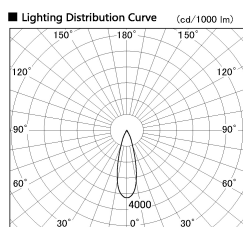

Item no. DD136-2030DW9030-R

Series Name: Cledy versa R-G Antiglare
(DD136-AG-R)

Dark Mirror Reflector

Installation	Recessed mount
Type	Cledy versa R-G Antiglare (DD136-AG-R)
Fixture wattage	20W
Beam angle	28 deg
Color Temp.	3000K
CRI	Ra>90
Luminous	1790 lm
Body	Die-cast aluminum alloy
Body finish	N/A
Trim finish	White
Reflector finish	Dark Mirror
IP Rate	IP20
Light source	COB module
Input Voltage	AC220~240V
Dimming Type	Non-Dimmable
Certificate	CE, CCC
Cut Hole	125mm