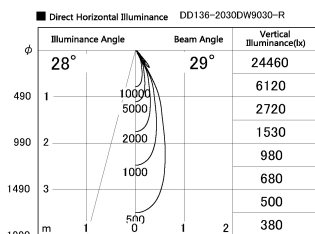

Item no. DD136-2030DW9030-R

Series Name: Cledy versa R-G Antiglare
(DD136-AG-R)

Dark Mirror Reflector

Installation	Recessed mount
Type	Cledy versa R-G Antiglare (DD136-AG-R)
Fixture wattage	20W
Beam angle	28 deg
Color Temp.	3000K
CRI	Ra>90
Luminous	1790 lm
Body	Die-cast aluminum alloy
Body finish	N/A
Trim finish	White
Reflector finish	Dark Mirror
IP Rate	IP20
Light source	COB module
Input Voltage	AC220~240V
Dimming Type	Non-Dimmable
Certificate	CE, CCC
Cut Hole	125mm