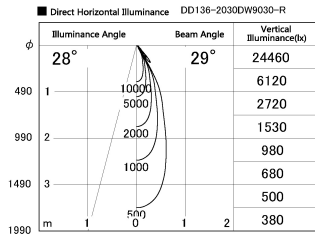

Item no. DD136-2030DW9030-R

Series Name: Cledy versa R-G Antiglare  
(DD136-AG-R)

Dark Mirror Reflector

|                  |   |
|------------------|---|
| Installation     | Recessed mount                            |
| Type             | Cledy versa R-G Antiglare<br>(DD136-AG-R) |
| Fixture wattage  | 20W                                       |
| Beam angle       | 28 deg                                    |
| Color Temp.      | 3000K                                     |
| CRI              | Ra>90                                     |
| Luminous         | 1790 lm                                   |
| Body             | Die-cast aluminum alloy                   |
| Body finish      | N/A                                       |
| Trim finish      | White                                     |
| Reflector finish | Dark Mirror                               |
| IP Rate          | IP20                                      |
| Light source     | COB module                                |
| Input Voltage    | AC220~240V                                |
| Dimming Type     | Non-Dimmable                              |
| Certificate      | CE, CCC                                   |
| Cut Hole         | 125mm                                     |