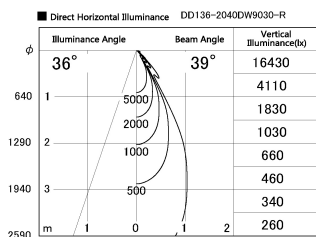

Item no. DD136-2040DW9030-R

Series Name: Cledy versa R-G Antiglare
(DD136-AG-R)

Dark Mirror Reflector

Installation	Recessed mount
Type	Cledy versa R-G Antiglare (DD136-AG-R)
Fixture wattage	20W
Beam angle	37 deg
Color Temp.	3000K
CRI	Ra>90
Luminous	1823 lm
Body	Die-cast aluminum alloy
Body finish	N/A
Trim finish	White
Reflector finish	Dark Mirror
IP Rate	IP20
Light source	COB module
Input Voltage	AC220~240V
Dimming Type	Non-Dimmable
Certificate	CE, CCC
Cut Hole	125mm