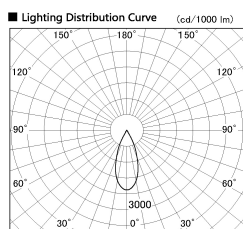

Item no. DD136-2040DW9030-R

Series Name: Cledy versa R-G Antiglare
(DD136-AG-R)

Dark Mirror Reflector

Installation	Recessed mount
Type	Cledy versa R-G Antiglare (DD136-AG-R)
Fixture wattage	20W
Beam angle	37 deg
Color Temp.	3000K
CRI	Ra>90
Luminous	1823 lm
Body	Die-cast aluminum alloy
Body finish	N/A
Trim finish	White
Reflector finish	Dark Mirror
IP Rate	IP20
Light source	COB module
Input Voltage	AC220~240V
Dimming Type	Non-Dimmable
Certificate	CE, CCC
Cut Hole	125mm