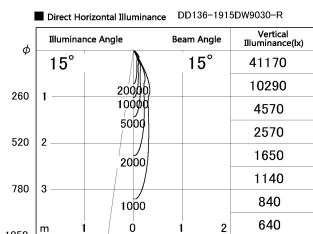

Item no. DD136-1915DW9030-R

Series Name: Cledy versa R-G Antiglare  
(DD136-AG-R)

Dark Mirror Reflector

Installation	Recessed mount
Type	Cledy versa R-G Antiglare (DD136-AG-R)
Fixture wattage	18.6W
Beam angle	15 deg
Color Temp.	3000K
CRI	Ra>90
Luminous	1358 lm
Body	Die-cast aluminum alloy
Body finish	N/A
Trim finish	White
Reflector finish	Dark Mirror
IP Rate	IP20
Light source	COB module
Input Voltage	AC220~240V
Dimming Type	Non-Dimmable
Certificate	CE, CCC
Cut Hole	100mm