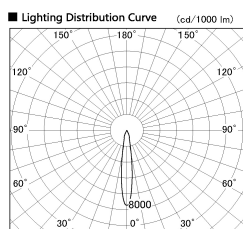

Item no. DD136-1915DW9030-R

Series Name: Cledy versa R-G Antiglare  
(DD136-AG-R)

Dark Mirror Reflector

Installation	Recessed mount
Type	Cledy versa R-G Antiglare (DD136-AG-R)
Fixture wattage	18.6W
Beam angle	15 deg
Color Temp.	3000K
CRI	Ra>90
Luminous	1358 lm
Body	Die-cast aluminum alloy
Body finish	N/A
Trim finish	White
Reflector finish	Dark Mirror
IP Rate	IP20
Light source	COB module
Input Voltage	AC220~240V
Dimming Type	Non-Dimmable
Certificate	CE, CCC
Cut Hole	100mm