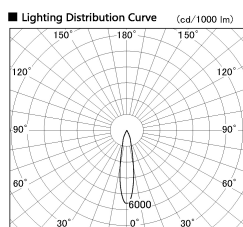

Item no. DD136-1920DW9030-R

Series Name: Cledy versa R-G Antiglare  
(DD136-AG-R)

Dark Mirror Reflector

Installation	Recessed mount
Type	Cledy versa R-G Antiglare (DD136-AG-R)
Fixture wattage	18.6W
Beam angle	19 deg
Color Temp.	3000K
CRI	Ra>90
Luminous	1453 lm
Body	Die-cast aluminum alloy
Body finish	N/A
Trim finish	White
Reflector finish	Dark Mirror
IP Rate	IP20
Light source	COB module
Input Voltage	AC220~240V
Dimming Type	Non-Dimmable
Certificate	CE, CCC
Cut Hole	100mm