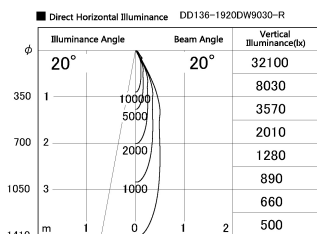

Item no. DD136-1920DW9030-R

Series Name: Cledy versa R-G Antiglare
(DD136-AG-R)

Dark Mirror Reflector

Installation	Recessed mount
Type	Cledy versa R-G Antiglare (DD136-AG-R)
Fixture wattage	18.6W
Beam angle	19 deg
Color Temp.	3000K
CRI	Ra>90
Luminous	1453 lm
Body	Die-cast aluminum alloy
Body finish	N/A
Trim finish	White
Reflector finish	Dark Mirror
IP Rate	IP20
Light source	COB module
Input Voltage	AC220~240V
Dimming Type	Non-Dimmable
Certificate	CE, CCC
Cut Hole	100mm