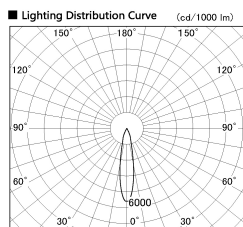

Item no. DD136-1920DW9030-R

Series Name: Cledy versa R-G Antiglare
(DD136-AG-R)

Dark Mirror Reflector

Installation	Recessed mount
Type	Cledy versa R-G Antiglare (DD136-AG-R)
Fixture wattage	18.6W
Beam angle	19 deg
Color Temp.	3000K
CRI	Ra>90
Luminous	1453 lm
Body	Die-cast aluminum alloy
Body finish	N/A
Trim finish	White
Reflector finish	Dark Mirror
IP Rate	IP20
Light source	COB module
Input Voltage	AC220~240V
Dimming Type	Non-Dimmable
Certificate	CE, CCC
Cut Hole	100mm