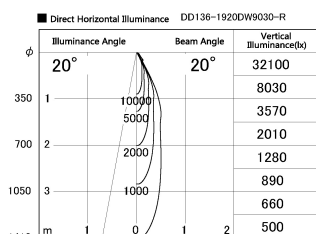

Item no. DD136-1920DW9030-R

Series Name: Cledy versa R-G Antiglare  
(DD136-AG-R)

Dark Mirror Reflector

Installation	Recessed mount
Type	Cledy versa R-G Antiglare (DD136-AG-R)
Fixture wattage	18.6W
Beam angle	19 deg
Color Temp.	3000K
CRI	Ra>90
Luminous	1453 lm
Body	Die-cast aluminum alloy
Body finish	N/A
Trim finish	White
Reflector finish	Dark Mirror
IP Rate	IP20
Light source	COB module
Input Voltage	AC220~240V
Dimming Type	Non-Dimmable
Certificate	CE, CCC
Cut Hole	100mm