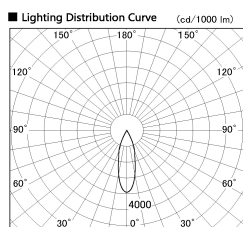

Item no. DD136-1930DW9030-R

Series Name: Cledy versa R-G Antiglare
(DD136-AG-R)

Dark Mirror Reflector

Installation	Recessed mount
Type	Cledy versa R-G Antiglare (DD136-AG-R)
Fixture wattage	18.6W
Beam angle	29 deg
Color Temp.	3000K
CRI	Ra>90
Luminous	1560 lm
Body	Die-cast aluminum alloy
Body finish	N/A
Trim finish	White
Reflector finish	Dark Mirror
IP Rate	IP20
Light source	COB module
Input Voltage	AC220~240V
Dimming Type	Non-Dimmable
Certificate	CE, CCC
Cut Hole	100mm