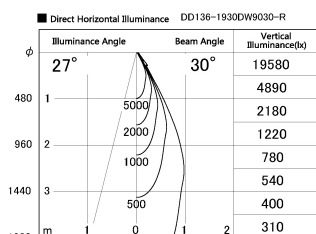

Item no. DD136-1930DW9030-R

Series Name: Cledy versa R-G Antiglare
(DD136-AG-R)

Dark Mirror Reflector

Installation	Recessed mount
Type	Cledy versa R-G Antiglare (DD136-AG-R)
Fixture wattage	18.6W
Beam angle	29 deg
Color Temp.	3000K
CRI	Ra>90
Luminous	1560 lm
Body	Die-cast aluminum alloy
Body finish	N/A
Trim finish	White
Reflector finish	Dark Mirror
IP Rate	IP20
Light source	COB module
Input Voltage	AC220~240V
Dimming Type	Non-Dimmable
Certificate	CE, CCC
Cut Hole	100mm