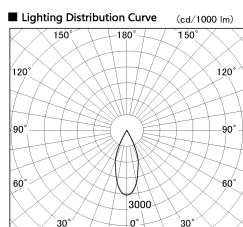

Item no. DD136-1940DW9030-R

Series Name: Cledy versa R-G Antiglare
(DD136-AG-R)

Dark Mirror Reflector

Installation	Recessed mount
Type	Cledy versa R-G Antiglare (DD136-AG-R)
Fixture wattage	18.6W
Beam angle	40 deg
Color Temp.	3000K
CRI	Ra>90
Luminous	1587 lm
Body	Die-cast aluminum alloy
Body finish	N/A
Trim finish	White
Reflector finish	Dark Mirror
IP Rate	IP20
Light source	COB module
Input Voltage	AC220~240V
Dimming Type	Non-Dimmable
Certificate	CE, CCC
Cut Hole	100mm