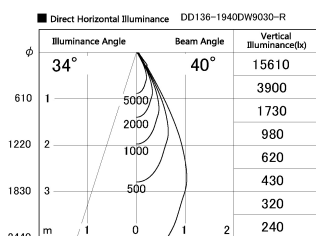

Item no. DD136-1940DW9030-R

Series Name: Cledy versa R-G Antiglare
(DD136-AG-R)

Dark Mirror Reflector

Installation	Recessed mount
Type	Cledy versa R-G Antiglare (DD136-AG-R)
Fixture wattage	18.6W
Beam angle	40 deg
Color Temp.	3000K
CRI	Ra>90
Luminous	1587 lm
Body	Die-cast aluminum alloy
Body finish	N/A
Trim finish	White
Reflector finish	Dark Mirror
IP Rate	IP20
Light source	COB module
Input Voltage	AC220~240V
Dimming Type	Non-Dimmable
Certificate	CE, CCC
Cut Hole	100mm