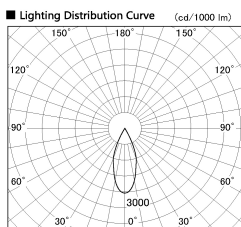

Item no. DD136-1940DW9030-R

Series Name: Cledy versa R-G Antiglare
(DD136-AG-R)

Dark Mirror Reflector

Installation	Recessed mount
Type	Cledy versa R-G Antiglare (DD136-AG-R)
Fixture wattage	18.6W
Beam angle	40 deg
Color Temp.	3000K
CRI	Ra>90
Luminous	1587 lm
Body	Die-cast aluminum alloy
Body finish	N/A
Trim finish	White
Reflector finish	Dark Mirror
IP Rate	IP20
Light source	COB module
Input Voltage	AC220~240V
Dimming Type	Non-Dimmable
Certificate	CE, CCC
Cut Hole	100mm