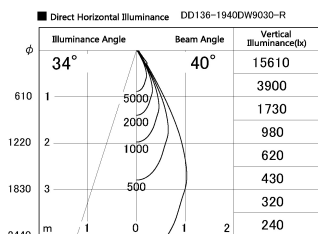

Item no. DD136-1940DW9030-R

Series Name: Cledy versa R-G Antiglare
(DD136-AG-R)

Dark Mirror Reflector

Installation	Recessed mount
Type	Cledy versa R-G Antiglare (DD136-AG-R)
Fixture wattage	18.6W
Beam angle	40 deg
Color Temp.	3000K
CRI	Ra>90
Luminous	1587 lm
Body	Die-cast aluminum alloy
Body finish	N/A
Trim finish	White
Reflector finish	Dark Mirror
IP Rate	IP20
Light source	COB module
Input Voltage	AC220~240V
Dimming Type	Non-Dimmable
Certificate	CE, CCC
Cut Hole	100mm