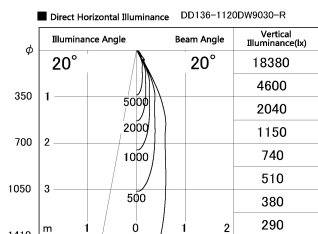

Item no. DD136-1120DW9030-R

Series Name: Cledy versa R-G Antiglare
(DD136-AG-R)

Dark Mirror Reflector

Installation	Recessed mount
Type	Cledy versa R-G Antiglare (DD136-AG-R)
Fixture wattage	10.5W
Beam angle	19 deg
Color Temp.	3000K
CRI	Ra>90
Luminous	832 lm
Body	Die-cast aluminum alloy
Body finish	N/A
Trim finish	White
Reflector finish	Dark Mirror
IP Rate	IP20
Light source	COB module
Input Voltage	AC220~240V
Dimming Type	Non-Dimmable
Certificate	CE, CCC
Cut Hole	100mm