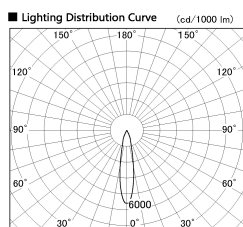

Item no. DD136-1120DW9030-R

Series Name: Cledy versa R-G Antiglare
(DD136-AG-R)

Dark Mirror Reflector

Installation	Recessed mount
Type	Cledy versa R-G Antiglare (DD136-AG-R)
Fixture wattage	10.5W
Beam angle	19 deg
Color Temp.	3000K
CRI	Ra>90
Luminous	832 lm
Body	Die-cast aluminum alloy
Body finish	N/A
Trim finish	White
Reflector finish	Dark Mirror
IP Rate	IP20
Light source	COB module
Input Voltage	AC220~240V
Dimming Type	Non-Dimmable
Certificate	CE, CCC
Cut Hole	100mm