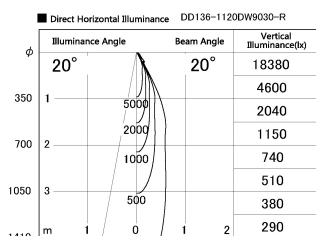

Item no. DD136-1120DW9030-R

Series Name: Cledy versa R-G Antiglare
(DD136-AG-R)

Dark Mirror Reflector

Installation	Recessed mount
Type	Cledy versa R-G Antiglare (DD136-AG-R)
Fixture wattage	10.5W
Beam angle	19 deg
Color Temp.	3000K
CRI	Ra>90
Luminous	832 lm
Body	Die-cast aluminum alloy
Body finish	N/A
Trim finish	White
Reflector finish	Dark Mirror
IP Rate	IP20
Light source	COB module
Input Voltage	AC220~240V
Dimming Type	Non-Dimmable
Certificate	CE, CCC
Cut Hole	100mm