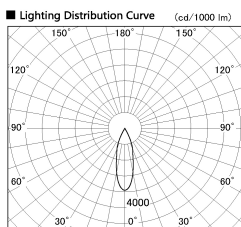

Item no. DD136-1130DW9030-R

Series Name: Cledy versa R-G Antiglare  
(DD136-AG-R)

Dark Mirror Reflector

Installation	Recessed mount
Type	Cledy versa R-G Antiglare (DD136-AG-R)
Fixture wattage	10.5W
Beam angle	29 deg
Color Temp.	3000K
CRI	Ra>90
Luminous	894 lm
Body	Die-cast aluminum alloy
Body finish	N/A
Trim finish	White
Reflector finish	Dark Mirror
IP Rate	IP20
Light source	COB module
Input Voltage	AC220~240V
Dimming Type	Non-Dimmable
Certificate	CE, CCC
Cut Hole	100mm