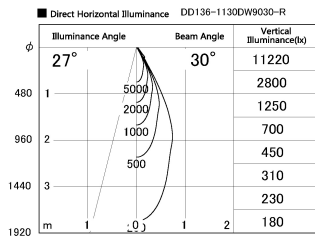

Item no. DD136-1130DW9030-R

Series Name: Cledy versa R-G Antiglare  
(DD136-AG-R)

Dark Mirror Reflector

Installation	Recessed mount
Type	Cledy versa R-G Antiglare (DD136-AG-R)
Fixture wattage	10.5W
Beam angle	29 deg
Color Temp.	3000K
CRI	Ra>90
Luminous	894 lm
Body	Die-cast aluminum alloy
Body finish	N/A
Trim finish	White
Reflector finish	Dark Mirror
IP Rate	IP20
Light source	COB module
Input Voltage	AC220~240V
Dimming Type	Non-Dimmable
Certificate	CE, CCC
Cut Hole	100mm