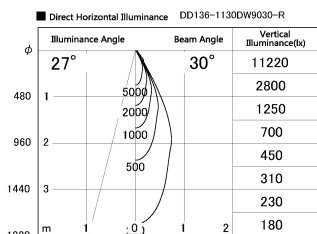

Item no. DD136-1130DW9030-R

Series Name: Cledy versa R-G Antiglare  
(DD136-AG-R)

Dark Mirror Reflector

Installation	Recessed mount
Type	Cledy versa R-G Antiglare (DD136-AG-R)
Fixture wattage	10.5W
Beam angle	29 deg
Color Temp.	3000K
CRI	Ra>90
Luminous	894 lm
Body	Die-cast aluminum alloy
Body finish	N/A
Trim finish	White
Reflector finish	Dark Mirror
IP Rate	IP20
Light source	COB module
Input Voltage	AC220~240V
Dimming Type	Non-Dimmable
Certificate	CE, CCC
Cut Hole	100mm