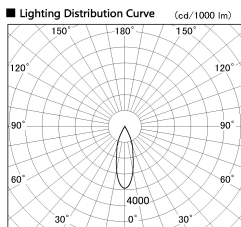

Item no. DD136-1130DW9030-R

Series Name: Cledy versa R-G Antiglare  
(DD136-AG-R)

Dark Mirror Reflector

Installation	Recessed mount
Type	Cledy versa R-G Antiglare (DD136-AG-R)
Fixture wattage	10.5W
Beam angle	29 deg
Color Temp.	3000K
CRI	Ra>90
Luminous	894 lm
Body	Die-cast aluminum alloy
Body finish	N/A
Trim finish	White
Reflector finish	Dark Mirror
IP Rate	IP20
Light source	COB module
Input Voltage	AC220~240V
Dimming Type	Non-Dimmable
Certificate	CE, CCC
Cut Hole	100mm