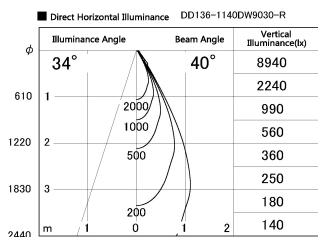

Item no. DD136-1140DW9030-R

Series Name: Cledy versa R-G Antiglare
(DD136-AG-R)

Dark Mirror Reflector

Installation	Recessed mount
Type	Cledy versa R-G Antiglare (DD136-AG-R)
Fixture wattage	10.5W
Beam angle	40 deg
Color Temp.	3000K
CRI	Ra>90
Luminous	909 lm
Body	Die-cast aluminum alloy
Body finish	N/A
Trim finish	White
Reflector finish	Dark Mirror
IP Rate	IP20
Light source	COB module
Input Voltage	AC220~240V
Dimming Type	Non-Dimmable
Certificate	CE, CCC
Cut Hole	100mm