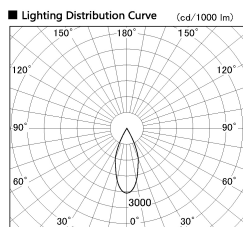

Item no. DD136-1140DW9030-R

Series Name: Cledy versa R-G Antiglare
(DD136-AG-R)

Dark Mirror Reflector

Installation	Recessed mount
Type	Cledy versa R-G Antiglare (DD136-AG-R)
Fixture wattage	10.5W
Beam angle	40 deg
Color Temp.	3000K
CRI	Ra>90
Luminous	909 lm
Body	Die-cast aluminum alloy
Body finish	N/A
Trim finish	White
Reflector finish	Dark Mirror
IP Rate	IP20
Light source	COB module
Input Voltage	AC220~240V
Dimming Type	Non-Dimmable
Certificate	CE, CCC
Cut Hole	100mm