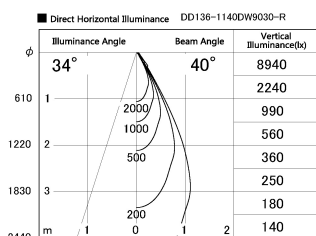

Item no. DD136-1140DW9030-R

Series Name: Cledy versa R-G Antiglare
(DD136-AG-R)

Dark Mirror Reflector

Installation	Recessed mount
Type	Cledy versa R-G Antiglare (DD136-AG-R)
Fixture wattage	10.5W
Beam angle	40 deg
Color Temp.	3000K
CRI	Ra>90
Luminous	909 lm
Body	Die-cast aluminum alloy
Body finish	N/A
Trim finish	White
Reflector finish	Dark Mirror
IP Rate	IP20
Light source	COB module
Input Voltage	AC220~240V
Dimming Type	Non-Dimmable
Certificate	CE, CCC
Cut Hole	100mm