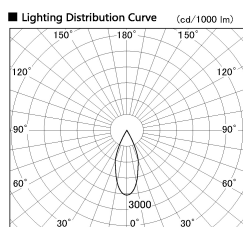

Item no. DD136-1140DW9030-R

Series Name: Cledy versa R-G Antiglare
(DD136-AG-R)

Dark Mirror Reflector

Installation	Recessed mount
Type	Cledy versa R-G Antiglare (DD136-AG-R)
Fixture wattage	10.5W
Beam angle	40 deg
Color Temp.	3000K
CRI	Ra>90
Luminous	909 lm
Body	Die-cast aluminum alloy
Body finish	N/A
Trim finish	White
Reflector finish	Dark Mirror
IP Rate	IP20
Light source	COB module
Input Voltage	AC220~240V
Dimming Type	Non-Dimmable
Certificate	CE, CCC
Cut Hole	100mm