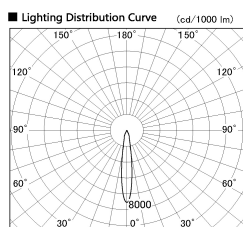

Item no. DD136-0815DW9030-R

Series Name: Cledy versa R-G Antiglare  
(DD136-AG-R)

Dark Mirror Reflector

■ Direct Horizontal Illuminance DD136-0815DW9030-R

φ	Illuminance Angle	Beam Angle	Vertical Illuminance (lx)
280	15°	15°	16110
1			4030
520			1790
2			1010
			640
780			450
3			330
1050			250

Installation	Recessed mount
Type	Cledy versa R-G Antiglare (DD136-AG-R)
Fixture wattage	7.5W
Beam angle	16deg
Color Temp.	3000K
CRI	Ra>90
Luminous	551 lm
Body	Die-cast aluminum alloy
Body finish	N/A
Trim finish	White
Reflector finish	Dark Mirror
IP Rate	IP20
Light source	COB module
Input Voltage	AC220~240V
Dimming Type	Non-Dimmable
Certificate	CE, CCC
Cut Hole	100mm