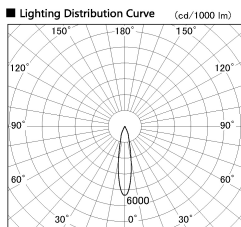

Item no. DD136-0820DW9030-R

Series Name: Cledy versa R-G Antiglare  
(DD136-AG-R)

Dark Mirror Reflector

■ Direct Horizontal Illuminance DD136-0820DW9030-R

φ	Illuminance Angle	Beam Angle	Vertical Illuminance (lx)
1330	19°	20°	12420
1000			3110
660			1380
330			780
			500
			350
			250
			190

Installation	Recessed mount
Type	Cledy versa R-G Antiglare (DD136-AG-R)
Fixture wattage	7.5W
Beam angle	20deg
Color Temp.	3000K
CRI	Ra>90
Luminous	596 lm
Body	Die-cast aluminum alloy
Body finish	N/A
Trim finish	White
Reflector finish	Dark Mirror
IP Rate	IP20
Light source	COB module
Input Voltage	AC220~240V
Dimming Type	Non-Dimmable
Certificate	CE, CCC
Cut Hole	100mm