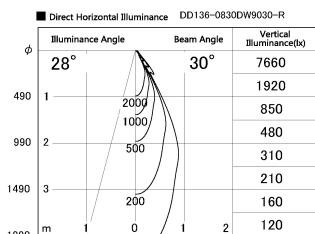

Item no. DD136-0830DW9030-R

Series Name: Cledy versa R-G Antiglare
(DD136-AG-R)

Dark Mirror Reflector

Installation	Recessed mount
Type	Cledy versa R-G Antiglare (DD136-AG-R)
Fixture wattage	7.5W
Beam angle	30deg
Color Temp.	3000K
CRI	Ra>90
Luminous	641 lm
Body	Die-cast aluminum alloy
Body finish	N/A
Trim finish	White
Reflector finish	Dark Mirror
IP Rate	IP20
Light source	COB module
Input Voltage	AC220~240V
Dimming Type	Non-Dimmable
Certificate	CE, CCC
Cut Hole	100mm