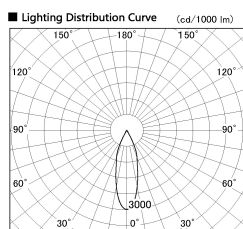

Item no. DD136-0830DW9030-R

Series Name: Cledy versa R-G Antiglare
(DD136-AG-R)

Dark Mirror Reflector

Installation	Recessed mount
Type	Cledy versa R-G Antiglare (DD136-AG-R)
Fixture wattage	7.5W
Beam angle	30deg
Color Temp.	3000K
CRI	Ra>90
Luminous	641 lm
Body	Die-cast aluminum alloy
Body finish	N/A
Trim finish	White
Reflector finish	Dark Mirror
IP Rate	IP20
Light source	COB module
Input Voltage	AC220~240V
Dimming Type	Non-Dimmable
Certificate	CE, CCC
Cut Hole	100mm