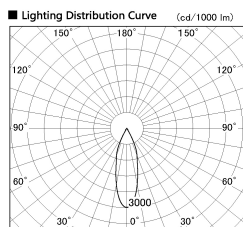

Item no. DD136-0830DW9030-R

Series Name: Cledy versa R-G Antiglare
(DD136-AG-R)

Dark Mirror Reflector

Installation	Recessed mount
Type	Cledy versa R-G Antiglare (DD136-AG-R)
Fixture wattage	7.5W
Beam angle	30deg
Color Temp.	3000K
CRI	Ra>90
Luminous	641 lm
Body	Die-cast aluminum alloy
Body finish	N/A
Trim finish	White
Reflector finish	Dark Mirror
IP Rate	IP20
Light source	COB module
Input Voltage	AC220~240V
Dimming Type	Non-Dimmable
Certificate	CE, CCC
Cut Hole	100mm