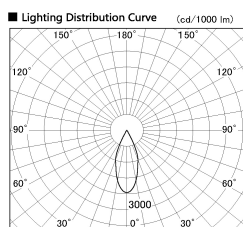

Item no. DD136-0840DW9030-R

Series Name: Cledy versa R-G Antiglare  
(DD136-AG-R)

Dark Mirror Reflector

Installation	Recessed mount
Type	Cledy versa R-G Antiglare (DD136-AG-R)
Fixture wattage	7.5W
Beam angle	39deg
Color Temp.	3000K
CRI	Ra>90
Luminous	659 lm
Body	Die-cast aluminum alloy
Body finish	N/A
Trim finish	White
Reflector finish	Dark Mirror
IP Rate	IP20
Light source	COB module
Input Voltage	AC220~240V
Dimming Type	Non-Dimmable
Certificate	CE, CCC
Cut Hole	100mm