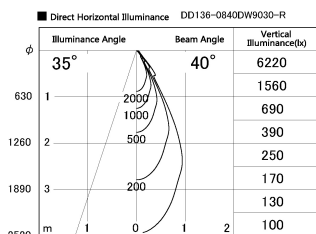

Item no. DD136-0840DW9030-R

Series Name: Cledy versa R-G Antiglare
(DD136-AG-R)

Dark Mirror Reflector

Installation	Recessed mount
Type	Cledy versa R-G Antiglare (DD136-AG-R)
Fixture wattage	7.5W
Beam angle	39deg
Color Temp.	3000K
CRI	Ra>90
Luminous	659 lm
Body	Die-cast aluminum alloy
Body finish	N/A
Trim finish	White
Reflector finish	Dark Mirror
IP Rate	IP20
Light source	COB module
Input Voltage	AC220~240V
Dimming Type	Non-Dimmable
Certificate	CE, CCC
Cut Hole	100mm