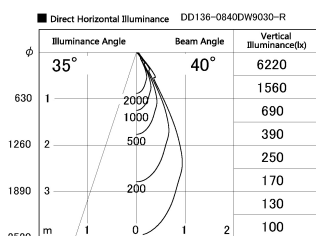

Item no. DD136-0840DW9030-R

Series Name: Cledy versa R-G Antiglare  
(DD136-AG-R)

Dark Mirror Reflector

Installation	Recessed mount
Type	Cledy versa R-G Antiglare (DD136-AG-R)
Fixture wattage	7.5W
Beam angle	39deg
Color Temp.	3000K
CRI	Ra>90
Luminous	659 lm
Body	Die-cast aluminum alloy
Body finish	N/A
Trim finish	White
Reflector finish	Dark Mirror
IP Rate	IP20
Light source	COB module
Input Voltage	AC220~240V
Dimming Type	Non-Dimmable
Certificate	CE, CCC
Cut Hole	100mm