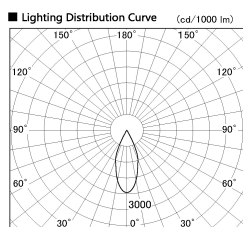

Item no. DD136-0840DW9030-R

Series Name: Cledy versa R-G Antiglare
(DD136-AG-R)

Dark Mirror Reflector

Installation	Recessed mount
Type	Cledy versa R-G Antiglare (DD136-AG-R)
Fixture wattage	7.5W
Beam angle	39deg
Color Temp.	3000K
CRI	Ra>90
Luminous	659 lm
Body	Die-cast aluminum alloy
Body finish	N/A
Trim finish	White
Reflector finish	Dark Mirror
IP Rate	IP20
Light source	COB module
Input Voltage	AC220~240V
Dimming Type	Non-Dimmable
Certificate	CE, CCC
Cut Hole	100mm