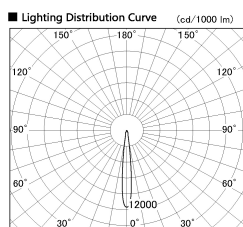

Item no. DD136-3515DW9035-R

Series Name: Cledy versa R-G Antiglare  
(DD136-AG-R)

Dark Mirror Reflector

■ Direct Horizontal Illuminance DD136-3515DW9035-R

φ	Illuminance Angle	Beam Angle	Vertical Illuminance (lx)
190	11°	12°	134200
1			33550
			14910
380	2		8390
			5370
570	3		3730
			2740
770	m	1 0 1 2	2100

Installation	Recessed mount
Type	Cledy versa R-G Antiglare (DD136-AG-R)
Fixture wattage	36W
Beam angle	12 deg
Color Temp.	3500K
CRI	Ra>90
Luminous	2876 lm
Body	Die-cast aluminum alloy
Body finish	N/A
Trim finish	White
Reflector finish	Dark Mirror
IP Rate	IP20
Light source	COB module
Input Voltage	AC220~240V
Dimming Type	Non-Dimmable
Certificate	CE, CCC
Cut Hole	150mm