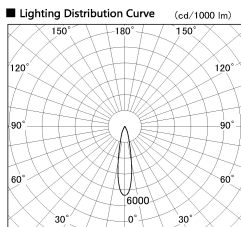

Item no. DD136-3520DW9035-R

Series Name: Cledy versa R-G Antiglare  
(DD136-AG-R)

Dark Mirror Reflector

Installation	Recessed mount
Type	Cledy versa R-G Antiglare (DD136-AG-R)
Fixture wattage	36W
Beam angle	21 deg
Color Temp.	3500K
CRI	Ra>90
Luminous	3431 lm
Body	Die-cast aluminum alloy
Body finish	N/A
Trim finish	White
Reflector finish	Dark Mirror
IP Rate	IP20
Light source	COB module
Input Voltage	AC220~240V
Dimming Type	Non-Dimmable
Certificate	CE, CCC
Cut Hole	150mm