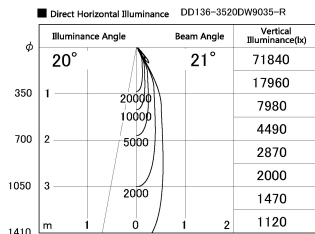

Item no. DD136-3520DW9035-R

Series Name: Cledy versa R-G Antiglare  
(DD136-AG-R)

Dark Mirror Reflector

Installation	Recessed mount
Type	Cledy versa R-G Antiglare (DD136-AG-R)
Fixture wattage	36W
Beam angle	21 deg
Color Temp.	3500K
CRI	Ra>90
Luminous	3431 lm
Body	Die-cast aluminum alloy
Body finish	N/A
Trim finish	White
Reflector finish	Dark Mirror
IP Rate	IP20
Light source	COB module
Input Voltage	AC220~240V
Dimming Type	Non-Dimmable
Certificate	CE, CCC
Cut Hole	150mm