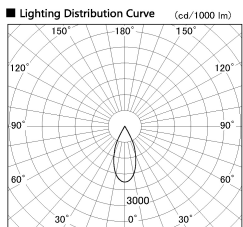

Item no. DD136-3540DW9035-R

Series Name: Cledy versa R-G Antiglare  
(DD136-AG-R)

Dark Mirror Reflector

Installation	Recessed mount
Type	Cledy versa R-G Antiglare (DD136-AG-R)
Fixture wattage	36W
Beam angle	42 deg
Color Temp.	3500K
CRI	Ra>90
Luminous	3352 lm
Body	Die-cast aluminum alloy
Body finish	N/A
Trim finish	White
Reflector finish	Dark Mirror
IP Rate	IP20
Light source	COB module
Input Voltage	AC220~240V
Dimming Type	Non-Dimmable
Certificate	CE, CCC
Cut Hole	150mm