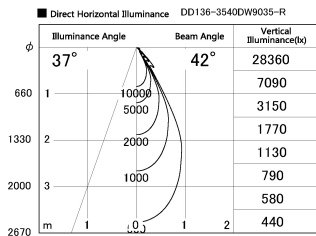

Item no. DD136-3540DW9035-R

Series Name: Cledy versa R-G Antiglare  
(DD136-AG-R)

Dark Mirror Reflector

Installation	Recessed mount
Type	Cledy versa R-G Antiglare (DD136-AG-R)
Fixture wattage	36W
Beam angle	42 deg
Color Temp.	3500K
CRI	Ra>90
Luminous	3352 lm
Body	Die-cast aluminum alloy
Body finish	N/A
Trim finish	White
Reflector finish	Dark Mirror
IP Rate	IP20
Light source	COB module
Input Voltage	AC220~240V
Dimming Type	Non-Dimmable
Certificate	CE, CCC
Cut Hole	150mm