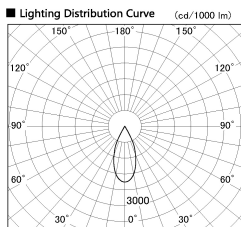

Item no. DD136-3540DW9035-R

Series Name: Cledy versa R-G Antiglare
(DD136-AG-R)

Dark Mirror Reflector

Installation	Recessed mount
Type	Cledy versa R-G Antiglare (DD136-AG-R)
Fixture wattage	36W
Beam angle	42 deg
Color Temp.	3500K
CRI	Ra>90
Luminous	3352 lm
Body	Die-cast aluminum alloy
Body finish	N/A
Trim finish	White
Reflector finish	Dark Mirror
IP Rate	IP20
Light source	COB module
Input Voltage	AC220~240V
Dimming Type	Non-Dimmable
Certificate	CE, CCC
Cut Hole	150mm