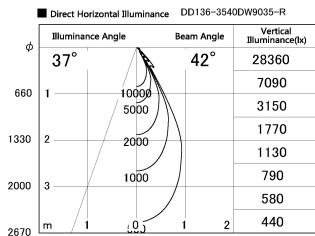

Item no. DD136-3540DW9035-R

Series Name: Cledy versa R-G Antiglare
(DD136-AG-R)

Dark Mirror Reflector

Installation	Recessed mount
Type	Cledy versa R-G Antiglare (DD136-AG-R)
Fixture wattage	36W
Beam angle	42 deg
Color Temp.	3500K
CRI	Ra>90
Luminous	3352 lm
Body	Die-cast aluminum alloy
Body finish	N/A
Trim finish	White
Reflector finish	Dark Mirror
IP Rate	IP20
Light source	COB module
Input Voltage	AC220~240V
Dimming Type	Non-Dimmable
Certificate	CE, CCC
Cut Hole	150mm