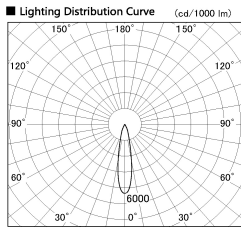

Item no. DD136-2820DW9035-R

Series Name: Cledy versa R-G Antiglare
(DD136-AG-R)

Dark Mirror Reflector

| | |
|------------------|---|
| Installation | Recessed mount |
| Type | Cledy versa R-G Antiglare (DD136-AG-R) |
| Fixture wattage | 28W |
| Beam angle | 21 deg |
| Color Temp. | 3500K |
| CRI | Ra>90 |
| Luminous | 2720 lm |
| Body | Die-cast aluminum alloy |
| Body finish | N/A |
| Trim finish | White |
| Reflector finish | Dark Mirror |
| IP Rate | IP20 |
| Light source | COB module |
| Input Voltage | AC220~240V |
| Dimming Type | Non-Dimmable |
| Certificate | CE, CCC |
| Cut Hole | 150mm |