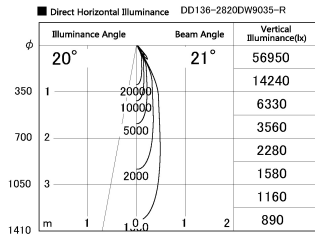

Item no. DD136-2820DW9035-R

Series Name: Cledy versa R-G Antiglare
(DD136-AG-R)

Dark Mirror Reflector

| | |
|------------------|---|
| Installation | Recessed mount |
| Type | Cledy versa R-G Antiglare (DD136-AG-R) |
| Fixture wattage | 28W |
| Beam angle | 21 deg |
| Color Temp. | 3500K |
| CRI | Ra>90 |
| Luminous | 2720 lm |
| Body | Die-cast aluminum alloy |
| Body finish | N/A |
| Trim finish | White |
| Reflector finish | Dark Mirror |
| IP Rate | IP20 |
| Light source | COB module |
| Input Voltage | AC220~240V |
| Dimming Type | Non-Dimmable |
| Certificate | CE, CCC |
| Cut Hole | 150mm |