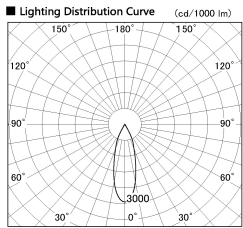

Item no. DD136-2830DW9035-R

Series Name: Cledy versa R-G Antiglare  
(DD136-AG-R)

Dark Mirror Reflector

Installation	Recessed mount
Type	Cledy versa R-G Antiglare (DD136-AG-R)
Fixture wattage	28W
Beam angle	31 deg
Color Temp.	3500K
CRI	Ra>90
Luminous	2680 lm
Body	Die-cast aluminum alloy
Body finish	N/A
Trim finish	White
Reflector finish	Dark Mirror
IP Rate	IP20
Light source	COB module
Input Voltage	AC220~240V
Dimming Type	Non-Dimmable
Certificate	CE, CCC
Cut Hole	150mm