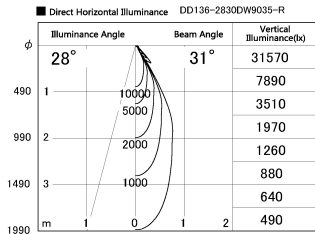

Item no. DD136-2830DW9035-R

Series Name: Cledy versa R-G Antiglare  
(DD136-AG-R)

Dark Mirror Reflector

Installation	Recessed mount
Type	Cledy versa R-G Antiglare (DD136-AG-R)
Fixture wattage	28W
Beam angle	31 deg
Color Temp.	3500K
CRI	Ra>90
Luminous	2680 lm
Body	Die-cast aluminum alloy
Body finish	N/A
Trim finish	White
Reflector finish	Dark Mirror
IP Rate	IP20
Light source	COB module
Input Voltage	AC220~240V
Dimming Type	Non-Dimmable
Certificate	CE, CCC
Cut Hole	150mm