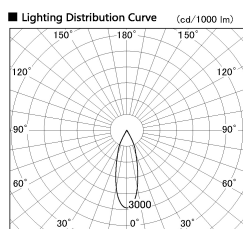

Item no. DD136-2830DW9035-R

Series Name: Cledy versa R-G Antiglare  
(DD136-AG-R)

Dark Mirror Reflector

Installation	Recessed mount
Type	Cledy versa R-G Antiglare (DD136-AG-R)
Fixture wattage	28W
Beam angle	31 deg
Color Temp.	3500K
CRI	Ra>90
Luminous	2680 lm
Body	Die-cast aluminum alloy
Body finish	N/A
Trim finish	White
Reflector finish	Dark Mirror
IP Rate	IP20
Light source	COB module
Input Voltage	AC220~240V
Dimming Type	Non-Dimmable
Certificate	CE, CCC
Cut Hole	150mm