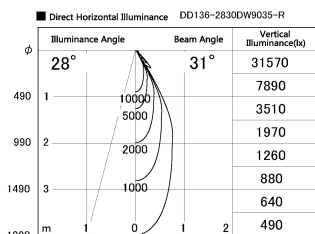

Item no. DD136-2830DW9035-R

Series Name: Cledy versa R-G Antiglare  
(DD136-AG-R)

Dark Mirror Reflector

Installation	Recessed mount
Type	Cledy versa R-G Antiglare (DD136-AG-R)
Fixture wattage	28W
Beam angle	31 deg
Color Temp.	3500K
CRI	Ra>90
Luminous	2680 lm
Body	Die-cast aluminum alloy
Body finish	N/A
Trim finish	White
Reflector finish	Dark Mirror
IP Rate	IP20
Light source	COB module
Input Voltage	AC220~240V
Dimming Type	Non-Dimmable
Certificate	CE, CCC
Cut Hole	150mm