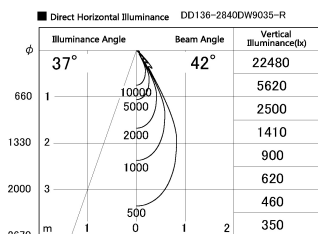

Item no. DD136-2840DW9035-R

Series Name: Cledy versa R-G Antiglare
(DD136-AG-R)

Dark Mirror Reflector

Installation	Recessed mount
Type	Cledy versa R-G Antiglare (DD136-AG-R)
Fixture wattage	28W
Beam angle	42 deg
Color Temp.	3500K
CRI	Ra>90
Luminous	2657 lm
Body	Die-cast aluminum alloy
Body finish	N/A
Trim finish	White
Reflector finish	Dark Mirror
IP Rate	IP20
Light source	COB module
Input Voltage	AC220~240V
Dimming Type	Non-Dimmable
Certificate	CE, CCC
Cut Hole	150mm