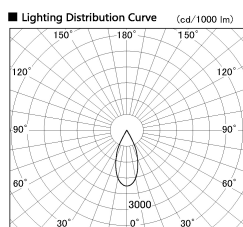

Item no. DD136-2840DW9035-R

Series Name: Cledy versa R-G Antiglare
(DD136-AG-R)

Dark Mirror Reflector

Installation	Recessed mount
Type	Cledy versa R-G Antiglare (DD136-AG-R)
Fixture wattage	28W
Beam angle	42 deg
Color Temp.	3500K
CRI	Ra>90
Luminous	2657 lm
Body	Die-cast aluminum alloy
Body finish	N/A
Trim finish	White
Reflector finish	Dark Mirror
IP Rate	IP20
Light source	COB module
Input Voltage	AC220~240V
Dimming Type	Non-Dimmable
Certificate	CE, CCC
Cut Hole	150mm