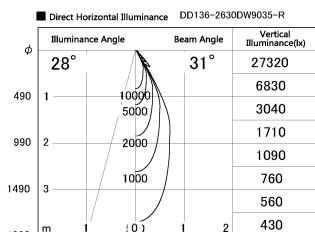

Item no. DD136-2630DW9035-R

Series Name: Cledy versa R-G Antiglare
(DD136-AG-R)

Dark Mirror Reflector

Installation	Recessed mount
Type	Cledy versa R-G Antiglare (DD136-AG-R)
Fixture wattage	23W
Beam angle	31 deg
Color Temp.	3500K
CRI	Ra>90
Luminous	2319 lm
Body	Die-cast aluminum alloy
Body finish	N/A
Trim finish	White
Reflector finish	Dark Mirror
IP Rate	IP20
Light source	COB module
Input Voltage	AC220~240V
Dimming Type	Non-Dimmable
Certificate	CE, CCC
Cut Hole	150mm