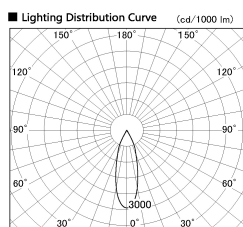

Item no. DD136-2630DW9035-R

Series Name: Cledy versa R-G Antiglare  
(DD136-AG-R)

Dark Mirror Reflector

Installation	Recessed mount
Type	Cledy versa R-G Antiglare (DD136-AG-R)
Fixture wattage	23W
Beam angle	31 deg
Color Temp.	3500K
CRI	Ra>90
Luminous	2319 lm
Body	Die-cast aluminum alloy
Body finish	N/A
Trim finish	White
Reflector finish	Dark Mirror
IP Rate	IP20
Light source	COB module
Input Voltage	AC220~240V
Dimming Type	Non-Dimmable
Certificate	CE, CCC
Cut Hole	150mm