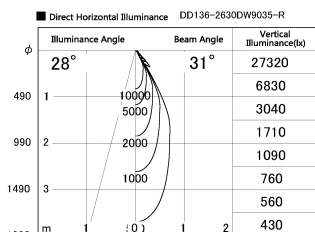

Item no. DD136-2630DW9035-R

Series Name: Cledy versa R-G Antiglare  
(DD136-AG-R)

Dark Mirror Reflector

Installation	Recessed mount
Type	Cledy versa R-G Antiglare (DD136-AG-R)
Fixture wattage	23W
Beam angle	31 deg
Color Temp.	3500K
CRI	Ra>90
Luminous	2319 lm
Body	Die-cast aluminum alloy
Body finish	N/A
Trim finish	White
Reflector finish	Dark Mirror
IP Rate	IP20
Light source	COB module
Input Voltage	AC220~240V
Dimming Type	Non-Dimmable
Certificate	CE, CCC
Cut Hole	150mm