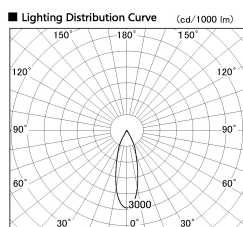

Item no. DD136-2630DW9035-R

Series Name: Cledy versa R-G Antiglare
(DD136-AG-R)

Dark Mirror Reflector

Installation	Recessed mount
Type	Cledy versa R-G Antiglare (DD136-AG-R)
Fixture wattage	23W
Beam angle	31 deg
Color Temp.	3500K
CRI	Ra>90
Luminous	2319 lm
Body	Die-cast aluminum alloy
Body finish	N/A
Trim finish	White
Reflector finish	Dark Mirror
IP Rate	IP20
Light source	COB module
Input Voltage	AC220~240V
Dimming Type	Non-Dimmable
Certificate	CE, CCC
Cut Hole	150mm