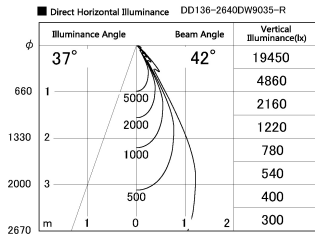

Item no. DD136-2640DW9035-R

Series Name: Cledy versa R-G Antiglare
(DD136-AG-R)

Dark Mirror Reflector

Installation	Recessed mount
Type	Cledy versa R-G Antiglare (DD136-AG-R)
Fixture wattage	23W
Beam angle	42 deg
Color Temp.	3500K
CRI	Ra>90
Luminous	2299 lm
Body	Die-cast aluminum alloy
Body finish	N/A
Trim finish	White
Reflector finish	Dark Mirror
IP Rate	IP20
Light source	COB module
Input Voltage	AC220~240V
Dimming Type	Non-Dimmable
Certificate	CE, CCC
Cut Hole	150mm