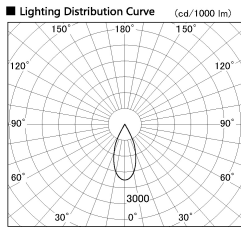

Item no. DD136-2640DW9035-R

Series Name: Cledy versa R-G Antiglare
(DD136-AG-R)

Dark Mirror Reflector

Installation	Recessed mount
Type	Cledy versa R-G Antiglare (DD136-AG-R)
Fixture wattage	23W
Beam angle	42 deg
Color Temp.	3500K
CRI	Ra>90
Luminous	2299 lm
Body	Die-cast aluminum alloy
Body finish	N/A
Trim finish	White
Reflector finish	Dark Mirror
IP Rate	IP20
Light source	COB module
Input Voltage	AC220~240V
Dimming Type	Non-Dimmable
Certificate	CE, CCC
Cut Hole	150mm