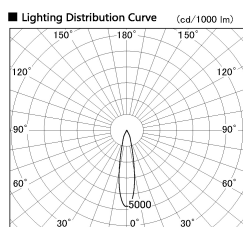

Item no. DD136-2520DW9035-R

Series Name: Cledy versa R-G Antiglare  
(DD136-AG-R)

Dark Mirror Reflector

Installation	Recessed mount
Type	Cledy versa R-G Antiglare (DD136-AG-R)
Fixture wattage	23W
Beam angle	21 deg
Color Temp.	3500K
CRI	Ra>90
Luminous	2062 lm
Body	Die-cast aluminum alloy
Body finish	N/A
Trim finish	White
Reflector finish	Dark Mirror
IP Rate	IP20
Light source	COB module
Input Voltage	AC220~240V
Dimming Type	Non-Dimmable
Certificate	CE, CCC
Cut Hole	125mm