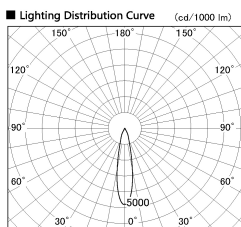

Item no. DD136-2520DW9035-R

Series Name: Cledy versa R-G Antiglare
(DD136-AG-R)

Dark Mirror Reflector

Installation	Recessed mount
Type	Cledy versa R-G Antiglare (DD136-AG-R)
Fixture wattage	23W
Beam angle	21 deg
Color Temp.	3500K
CRI	Ra>90
Luminous	2062 lm
Body	Die-cast aluminum alloy
Body finish	N/A
Trim finish	White
Reflector finish	Dark Mirror
IP Rate	IP20
Light source	COB module
Input Voltage	AC220~240V
Dimming Type	Non-Dimmable
Certificate	CE, CCC
Cut Hole	125mm