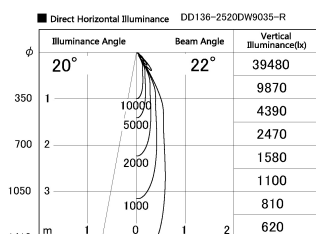

Item no. DD136-2520DW9035-R

Series Name: Cledy versa R-G Antiglare  
(DD136-AG-R)

Dark Mirror Reflector

Installation	Recessed mount
Type	Cledy versa R-G Antiglare (DD136-AG-R)
Fixture wattage	23W
Beam angle	21 deg
Color Temp.	3500K
CRI	Ra>90
Luminous	2062 lm
Body	Die-cast aluminum alloy
Body finish	N/A
Trim finish	White
Reflector finish	Dark Mirror
IP Rate	IP20
Light source	COB module
Input Voltage	AC220~240V
Dimming Type	Non-Dimmable
Certificate	CE, CCC
Cut Hole	125mm