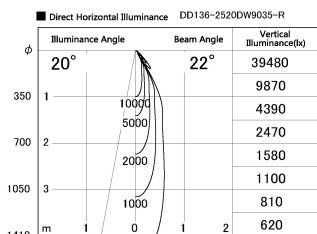

Item no. DD136-2520DW9035-R

Series Name: Cledy versa R-G Antiglare
(DD136-AG-R)

Dark Mirror Reflector

Installation	Recessed mount
Type	Cledy versa R-G Antiglare (DD136-AG-R)
Fixture wattage	23W
Beam angle	21 deg
Color Temp.	3500K
CRI	Ra>90
Luminous	2062 lm
Body	Die-cast aluminum alloy
Body finish	N/A
Trim finish	White
Reflector finish	Dark Mirror
IP Rate	IP20
Light source	COB module
Input Voltage	AC220~240V
Dimming Type	Non-Dimmable
Certificate	CE, CCC
Cut Hole	125mm