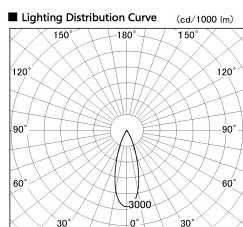

Item no. DD136-2530DW9035-R

Series Name: Cledy versa R-G Antiglare  
(DD136-AG-R)

Dark Mirror Reflector

Installation	Recessed mount
Type	
Fixture wattage	23W
Beam angle	32 deg
Color Temp.	3500K
CRI	Ra>90
Luminous	2110 lm
Body	Die-cast aluminum alloy
Body finish	N/A
Trim finish	White
Reflector finish	Dark Mirror
IP Rate	IP20
Light source	COB module
Input Voltage	AC220~240V
Dimming Type	Non-Dimmable
Certificate	CE, CCC
Cut Hole	125mm