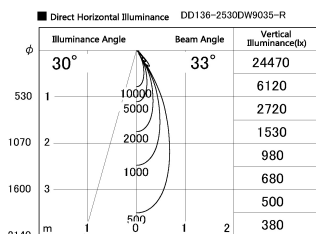

Item no. DD136-2530DW9035-R

Series Name: Cledy versa R-G Antiglare
(DD136-AG-R)

Dark Mirror Reflector

Installation	Recessed mount
Type	Cledy versa R-G Antiglare (DD136-AG-R)
Fixture wattage	23W
Beam angle	32 deg
Color Temp.	3500K
CRI	Ra>90
Luminous	2110 lm
Body	Die-cast aluminum alloy
Body finish	N/A
Trim finish	White
Reflector finish	Dark Mirror
IP Rate	IP20
Light source	COB module
Input Voltage	AC220~240V
Dimming Type	Non-Dimmable
Certificate	CE, CCC
Cut Hole	125mm