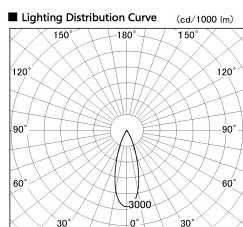

Item no. DD136-2530DW9035-R

Series Name: Cledy versa R-G Antiglare
(DD136-AG-R)

Dark Mirror Reflector

Installation	Recessed mount
Type	Cledy versa R-G Antiglare (DD136-AG-R)
Fixture wattage	23W
Beam angle	32 deg
Color Temp.	3500K
CRI	Ra>90
Luminous	2110 lm
Body	Die-cast aluminum alloy
Body finish	N/A
Trim finish	White
Reflector finish	Dark Mirror
IP Rate	IP20
Light source	COB module
Input Voltage	AC220~240V
Dimming Type	Non-Dimmable
Certificate	CE, CCC
Cut Hole	125mm