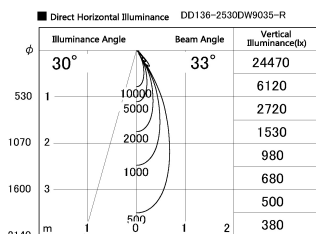

Item no. DD136-2530DW9035-R

Series Name: Cledy versa R-G Antiglare  
(DD136-AG-R)

Dark Mirror Reflector

Installation	Recessed mount
Type	
Fixture wattage	23W
Beam angle	32 deg
Color Temp.	3500K
CRI	Ra>90
Luminous	2110 lm
Body	Die-cast aluminum alloy
Body finish	N/A
Trim finish	White
Reflector finish	Dark Mirror
IP Rate	IP20
Light source	COB module
Input Voltage	AC220~240V
Dimming Type	Non-Dimmable
Certificate	CE, CCC
Cut Hole	125mm