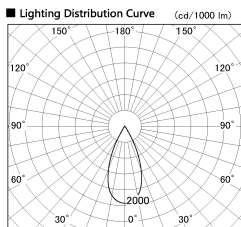

Item no. DD136-2540DW9035-R

Series Name: Cledy versa R-G Antiglare  
(DD136-AG-R)

Dark Mirror Reflector

Installation	Recessed mount
Type	Cledy versa R-G Antiglare (DD136-AG-R)
Fixture wattage	23W
Beam angle	43 deg
Color Temp.	3500K
CRI	Ra>90
Luminous	2177 lm
Body	Die-cast aluminum alloy
Body finish	N/A
Trim finish	White
Reflector finish	Dark Mirror
IP Rate	IP20
Light source	COB module
Input Voltage	AC220~240V
Dimming Type	Non-Dimmable
Certificate	CE, CCC
Cut Hole	125mm