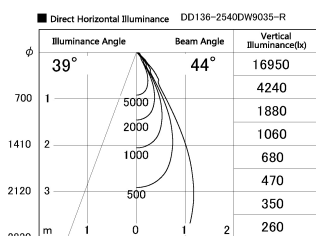

Item no. DD136-2540DW9035-R

Series Name: Cledy versa R-G Antiglare  
(DD136-AG-R)

Dark Mirror Reflector

Installation	Recessed mount
Type	Cledy versa R-G Antiglare (DD136-AG-R)
Fixture wattage	23W
Beam angle	43 deg
Color Temp.	3500K
CRI	Ra>90
Luminous	2177 lm
Body	Die-cast aluminum alloy
Body finish	N/A
Trim finish	White
Reflector finish	Dark Mirror
IP Rate	IP20
Light source	COB module
Input Voltage	AC220~240V
Dimming Type	Non-Dimmable
Certificate	CE, CCC
Cut Hole	125mm