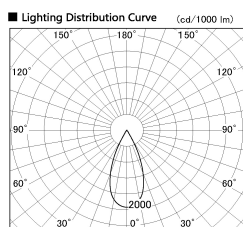

Item no. DD136-2540DW9035-R

Series Name: Cledy versa R-G Antiglare  
(DD136-AG-R)

Dark Mirror Reflector

Installation	Recessed mount
Type	Cledy versa R-G Antiglare (DD136-AG-R)
Fixture wattage	23W
Beam angle	43 deg
Color Temp.	3500K
CRI	Ra>90
Luminous	2177 lm
Body	Die-cast aluminum alloy
Body finish	N/A
Trim finish	White
Reflector finish	Dark Mirror
IP Rate	IP20
Light source	COB module
Input Voltage	AC220~240V
Dimming Type	Non-Dimmable
Certificate	CE, CCC
Cut Hole	125mm