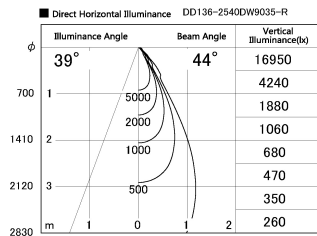

Item no. DD136-2540DW9035-R

Series Name: Cledy versa R-G Antiglare  
(DD136-AG-R)

Dark Mirror Reflector

Installation	Recessed mount
Type	Cledy versa R-G Antiglare (DD136-AG-R)
Fixture wattage	23W
Beam angle	43 deg
Color Temp.	3500K
CRI	Ra>90
Luminous	2177 lm
Body	Die-cast aluminum alloy
Body finish	N/A
Trim finish	White
Reflector finish	Dark Mirror
IP Rate	IP20
Light source	COB module
Input Voltage	AC220~240V
Dimming Type	Non-Dimmable
Certificate	CE, CCC
Cut Hole	125mm