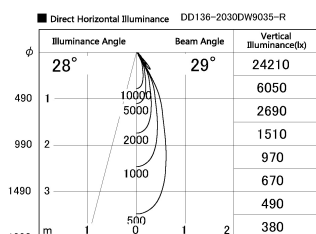

Item no. DD136-2030DW9035-R

Series Name: Cledy versa R-G Antiglare
(DD136-AG-R)

Dark Mirror Reflector

Installation	Recessed mount
Type	Cledy versa R-G Antiglare (DD136-AG-R)
Fixture wattage	20W
Beam angle	28 deg
Color Temp.	3500K
CRI	Ra>90
Luminous	1772 lm
Body	Die-cast aluminum alloy
Body finish	N/A
Trim finish	White
Reflector finish	Dark Mirror
IP Rate	IP20
Light source	COB module
Input Voltage	AC220~240V
Dimming Type	Non-Dimmable
Certificate	CE, CCC
Cut Hole	125mm