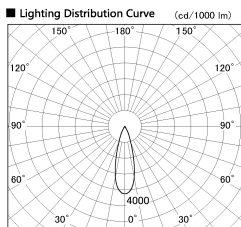

Item no. DD136-2030DW9035-R

Series Name: Cledy versa R-G Antiglare
(DD136-AG-R)

Dark Mirror Reflector

Installation	Recessed mount
Type	
Fixture wattage	20W
Beam angle	28 deg
Color Temp.	3500K
CRI	Ra>90
Luminous	1772 lm
Body	Die-cast aluminum alloy
Body finish	N/A
Trim finish	White
Reflector finish	Dark Mirror
IP Rate	IP20
Light source	COB module
Input Voltage	AC220~240V
Dimming Type	Non-Dimmable
Certificate	CE, CCC
Cut Hole	125mm