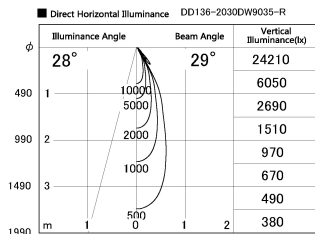

Item no. DD136-2030DW9035-R

Series Name: Cledy versa R-G Antiglare
(DD136-AG-R)

Dark Mirror Reflector

Installation	Recessed mount
Type	
Fixture wattage	20W
Beam angle	28 deg
Color Temp.	3500K
CRI	Ra>90
Luminous	1772 lm
Body	Die-cast aluminum alloy
Body finish	N/A
Trim finish	White
Reflector finish	Dark Mirror
IP Rate	IP20
Light source	COB module
Input Voltage	AC220~240V
Dimming Type	Non-Dimmable
Certificate	CE, CCC
Cut Hole	125mm