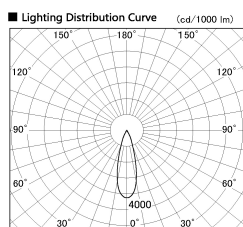

Item no. DD136-2030DW9035-R

Series Name: Cledy versa R-G Antiglare
(DD136-AG-R)

Dark Mirror Reflector

Installation	Recessed mount
Type	Cledy versa R-G Antiglare (DD136-AG-R)
Fixture wattage	20W
Beam angle	28 deg
Color Temp.	3500K
CRI	Ra>90
Luminous	1772 lm
Body	Die-cast aluminum alloy
Body finish	N/A
Trim finish	White
Reflector finish	Dark Mirror
IP Rate	IP20
Light source	COB module
Input Voltage	AC220~240V
Dimming Type	Non-Dimmable
Certificate	CE, CCC
Cut Hole	125mm