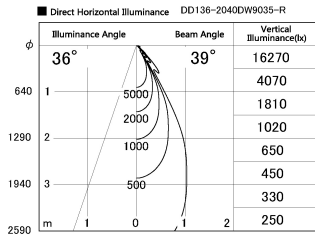

Item no. DD136-2040DW9035-R

Series Name: Cledy versa R-G Antiglare  
(DD136-AG-R)

Dark Mirror Reflector

Installation	Recessed mount
Type	Cledy versa R-G Antiglare (DD136-AG-R)
Fixture wattage	20W
Beam angle	37 deg
Color Temp.	3500K
CRI	Ra>90
Luminous	1805 lm
Body	Die-cast aluminum alloy
Body finish	N/A
Trim finish	White
Reflector finish	Dark Mirror
IP Rate	IP20
Light source	COB module
Input Voltage	AC220~240V
Dimming Type	Non-Dimmable
Certificate	CE, CCC
Cut Hole	125mm