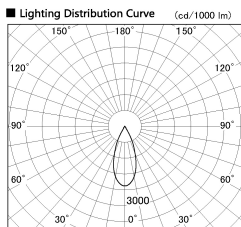

Item no. DD136-2040DW9035-R

Series Name: Cledy versa R-G Antiglare
(DD136-AG-R)

Dark Mirror Reflector

Installation	Recessed mount
Type	Cledy versa R-G Antiglare (DD136-AG-R)
Fixture wattage	20W
Beam angle	37 deg
Color Temp.	3500K
CRI	Ra>90
Luminous	1805 lm
Body	Die-cast aluminum alloy
Body finish	N/A
Trim finish	White
Reflector finish	Dark Mirror
IP Rate	IP20
Light source	COB module
Input Voltage	AC220~240V
Dimming Type	Non-Dimmable
Certificate	CE, CCC
Cut Hole	125mm