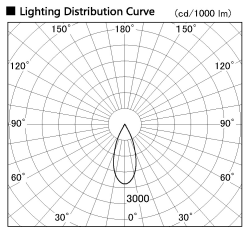

Item no. DD136-2040DW9035-R

Series Name: Cledy versa R-G Antiglare  
(DD136-AG-R)

Dark Mirror Reflector

Installation	Recessed mount
Type	Cledy versa R-G Antiglare (DD136-AG-R)
Fixture wattage	20W
Beam angle	37 deg
Color Temp.	3500K
CRI	Ra>90
Luminous	1805 lm
Body	Die-cast aluminum alloy
Body finish	N/A
Trim finish	White
Reflector finish	Dark Mirror
IP Rate	IP20
Light source	COB module
Input Voltage	AC220~240V
Dimming Type	Non-Dimmable
Certificate	CE, CCC
Cut Hole	125mm