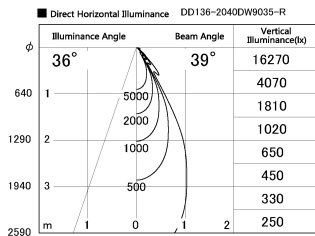

Item no. DD136-2040DW9035-R

Series Name: Cledy versa R-G Antiglare
(DD136-AG-R)

Dark Mirror Reflector

Installation	Recessed mount
Type	Cledy versa R-G Antiglare (DD136-AG-R)
Fixture wattage	20W
Beam angle	37 deg
Color Temp.	3500K
CRI	Ra>90
Luminous	1805 lm
Body	Die-cast aluminum alloy
Body finish	N/A
Trim finish	White
Reflector finish	Dark Mirror
IP Rate	IP20
Light source	COB module
Input Voltage	AC220~240V
Dimming Type	Non-Dimmable
Certificate	CE, CCC
Cut Hole	125mm