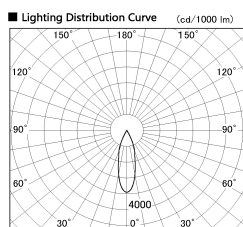

Item no. DD136-1930DW9035-R

Series Name: Cledy versa R-G Antiglare
(DD136-AG-R)

Dark Mirror Reflector

Installation	Recessed mount
Type	Cledy versa R-G Antiglare (DD136-AG-R)
Fixture wattage	18.6W
Beam angle	29 deg
Color Temp.	3500K
CRI	Ra>90
Luminous	1544 lm
Body	Die-cast aluminum alloy
Body finish	N/A
Trim finish	White
Reflector finish	Dark Mirror
IP Rate	IP20
Light source	COB module
Input Voltage	AC220~240V
Dimming Type	Non-Dimmable
Certificate	CE, CCC
Cut Hole	100mm