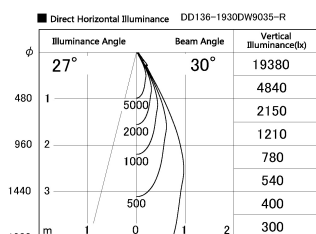

Item no. DD136-1930DW9035-R

Series Name: Cledy versa R-G Antiglare
(DD136-AG-R)

Dark Mirror Reflector

Installation	Recessed mount
Type	Cledy versa R-G Antiglare (DD136-AG-R)
Fixture wattage	18.6W
Beam angle	29 deg
Color Temp.	3500K
CRI	Ra>90
Luminous	1544 lm
Body	Die-cast aluminum alloy
Body finish	N/A
Trim finish	White
Reflector finish	Dark Mirror
IP Rate	IP20
Light source	COB module
Input Voltage	AC220~240V
Dimming Type	Non-Dimmable
Certificate	CE, CCC
Cut Hole	100mm