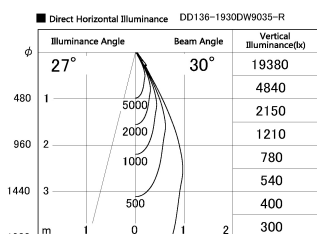

Item no. DD136-1930DW9035-R

Series Name: Cledy versa R-G Antiglare  
(DD136-AG-R)

Dark Mirror Reflector

Installation	Recessed mount
Type	Cledy versa R-G Antiglare (DD136-AG-R)
Fixture wattage	18.6W
Beam angle	29 deg
Color Temp.	3500K
CRI	Ra>90
Luminous	1544 lm
Body	Die-cast aluminum alloy
Body finish	N/A
Trim finish	White
Reflector finish	Dark Mirror
IP Rate	IP20
Light source	COB module
Input Voltage	AC220~240V
Dimming Type	Non-Dimmable
Certificate	CE, CCC
Cut Hole	100mm