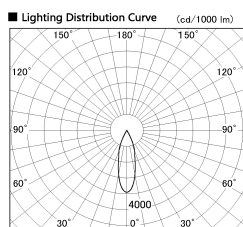

Item no. DD136-1930DW9035-R

Series Name: Cledy versa R-G Antiglare  
(DD136-AG-R)

Dark Mirror Reflector

Installation	Recessed mount
Type	Cledy versa R-G Antiglare (DD136-AG-R)
Fixture wattage	18.6W
Beam angle	29 deg
Color Temp.	3500K
CRI	Ra>90
Luminous	1544 lm
Body	Die-cast aluminum alloy
Body finish	N/A
Trim finish	White
Reflector finish	Dark Mirror
IP Rate	IP20
Light source	COB module
Input Voltage	AC220~240V
Dimming Type	Non-Dimmable
Certificate	CE, CCC
Cut Hole	100mm