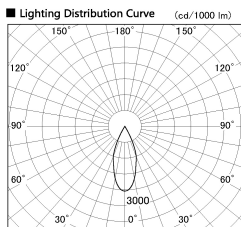

Item no. DD136-1940DW9035-R

Series Name: Cledy versa R-G Antiglare  
(DD136-AG-R)

Dark Mirror Reflector

Installation	Recessed mount
Type	Cledy versa R-G Antiglare (DD136-AG-R)
Fixture wattage	18.6W
Beam angle	40 deg
Color Temp.	3500K
CRI	Ra>90
Luminous	1571 lm
Body	Die-cast aluminum alloy
Body finish	N/A
Trim finish	White
Reflector finish	Dark Mirror
IP Rate	IP20
Light source	COB module
Input Voltage	AC220~240V
Dimming Type	Non-Dimmable
Certificate	CE, CCC
Cut Hole	100mm