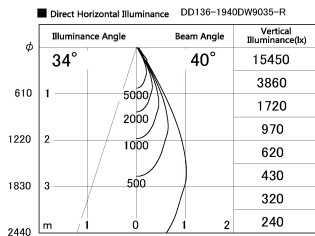

Item no. DD136-1940DW9035-R

Series Name: Cledy versa R-G Antiglare  
(DD136-AG-R)

Dark Mirror Reflector

Installation	Recessed mount
Type	Cledy versa R-G Antiglare (DD136-AG-R)
Fixture wattage	18.6W
Beam angle	40 deg
Color Temp.	3500K
CRI	Ra>90
Luminous	1571 lm
Body	Die-cast aluminum alloy
Body finish	N/A
Trim finish	White
Reflector finish	Dark Mirror
IP Rate	IP20
Light source	COB module
Input Voltage	AC220~240V
Dimming Type	Non-Dimmable
Certificate	CE, CCC
Cut Hole	100mm