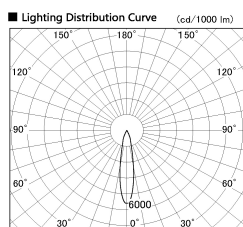

Item no. DD136-1120DW9035-R

Series Name: Cledy versa R-G Antiglare  
(DD136-AG-R)

Dark Mirror Reflector

Installation	Recessed mount
Type	Cledy versa R-G Antiglare (DD136-AG-R)
Fixture wattage	10.5W
Beam angle	19 deg
Color Temp.	3500K
CRI	Ra>90
Luminous	824 lm
Body	Die-cast aluminum alloy
Body finish	N/A
Trim finish	White
Reflector finish	Dark Mirror
IP Rate	IP20
Light source	COB module
Input Voltage	AC220~240V
Dimming Type	Non-Dimmable
Certificate	CE, CCC
Cut Hole	100mm