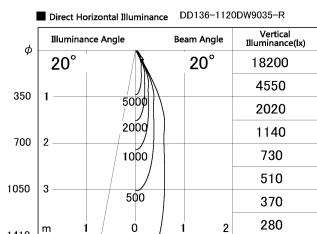

Item no. DD136-1120DW9035-R

Series Name: Cledy versa R-G Antiglare  
(DD136-AG-R)

Dark Mirror Reflector

Installation	Recessed mount
Type	Cledy versa R-G Antiglare (DD136-AG-R)
Fixture wattage	10.5W
Beam angle	19 deg
Color Temp.	3500K
CRI	Ra>90
Luminous	824 lm
Body	Die-cast aluminum alloy
Body finish	N/A
Trim finish	White
Reflector finish	Dark Mirror
IP Rate	IP20
Light source	COB module
Input Voltage	AC220~240V
Dimming Type	Non-Dimmable
Certificate	CE, CCC
Cut Hole	100mm