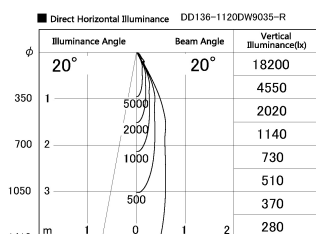

Item no. DD136-1120DW9035-R

Series Name: Cledy versa R-G Antiglare  
(DD136-AG-R)

Dark Mirror Reflector

Installation	Recessed mount
Type	Cledy versa R-G Antiglare (DD136-AG-R)
Fixture wattage	10.5W
Beam angle	19 deg
Color Temp.	3500K
CRI	Ra>90
Luminous	824 lm
Body	Die-cast aluminum alloy
Body finish	N/A
Trim finish	White
Reflector finish	Dark Mirror
IP Rate	IP20
Light source	COB module
Input Voltage	AC220~240V
Dimming Type	Non-Dimmable
Certificate	CE, CCC
Cut Hole	100mm