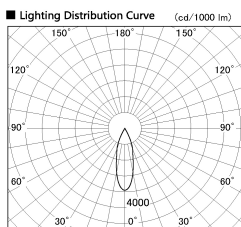

Item no. DD136-1130DW9035-R

Series Name: Cledy versa R-G Antiglare  
(DD136-AG-R)

Dark Mirror Reflector

Installation	Recessed mount
Type	Cledy versa R-G Antiglare (DD136-AG-R)
Fixture wattage	10.5W
Beam angle	29 deg
Color Temp.	3500K
CRI	Ra>90
Luminous	885 lm
Body	Die-cast aluminum alloy
Body finish	N/A
Trim finish	White
Reflector finish	Dark Mirror
IP Rate	IP20
Light source	COB module
Input Voltage	AC220~240V
Dimming Type	Non-Dimmable
Certificate	CE, CCC
Cut Hole	100mm