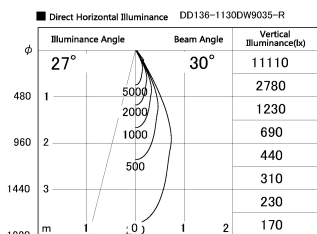

Item no. DD136-1130DW9035-R

Series Name: Cledy versa R-G Antiglare  
(DD136-AG-R)

Dark Mirror Reflector

Installation	Recessed mount
Type	Cledy versa R-G Antiglare (DD136-AG-R)
Fixture wattage	10.5W
Beam angle	29 deg
Color Temp.	3500K
CRI	Ra>90
Luminous	885 lm
Body	Die-cast aluminum alloy
Body finish	N/A
Trim finish	White
Reflector finish	Dark Mirror
IP Rate	IP20
Light source	COB module
Input Voltage	AC220~240V
Dimming Type	Non-Dimmable
Certificate	CE, CCC
Cut Hole	100mm