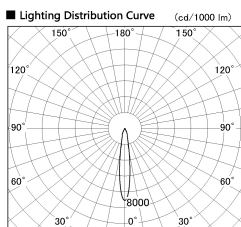

Item no. DD136-0815DW9035-R

Series Name: Cledy versa R-G Antiglare
(DD136-AG-R)

Dark Mirror Reflector

■ Direct Horizontal Illuminance DD136-0815DW9035-R

φ	Illuminance Angle	Beam Angle	Vertical Illuminance (lx)
280	15°	15°	15940
1			3980
520			1770
2			1000
780			640
3			440
1050			330
m	1	0	250

Installation	Recessed mount
Type	Cledy versa R-G Antiglare (DD136-AG-R)
Fixture wattage	7.5W
Beam angle	16deg
Color Temp.	3500K
CRI	Ra>90
Luminous	545 lm
Body	Die-cast aluminum alloy
Body finish	N/A
Trim finish	White
Reflector finish	Dark Mirror
IP Rate	IP20
Light source	COB module
Input Voltage	AC220~240V
Dimming Type	Non-Dimmable
Certificate	CE, CCC
Cut Hole	100mm