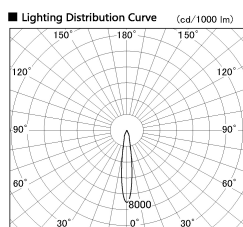

Item no. DD136-0815DW9035-R

Series Name: Cledy versa R-G Antiglare
(DD136-AG-R)

Dark Mirror Reflector

■ Direct Horizontal Illuminance DD136-0815DW9035-R

φ	Illuminance Angle	Beam Angle	Vertical Illuminance (lx)		
280	15°	15°	15940		
1			3980		
520			1770		
2			1000		
780			640		
3			440		
1050			330		
m	1	0	1	2	250

Installation	Recessed mount
Type	Cledy versa R-G Antiglare (DD136-AG-R)
Fixture wattage	7.5W
Beam angle	16deg
Color Temp.	3500K
CRI	Ra>90
Luminous	545 lm
Body	Die-cast aluminum alloy
Body finish	N/A
Trim finish	White
Reflector finish	Dark Mirror
IP Rate	IP20
Light source	COB module
Input Voltage	AC220~240V
Dimming Type	Non-Dimmable
Certificate	CE, CCC
Cut Hole	100mm