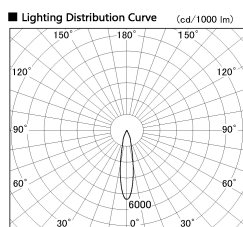

Item no. DD136-0820DW9035-R

Series Name: Cledy versa R-G Antiglare
(DD136-AG-R)

Dark Mirror Reflector

■ Direct Horizontal Illuminance DD136-0820DW9035-R

φ	Illuminance Angle	Beam Angle	Vertical Illuminance (lx)
330	19°	20°	12300
1			3070
			1370
660			770
2			490
1000			340
3			250
1330			190

Installation	Recessed mount
Type	Cledy versa R-G Antiglare (DD136-AG-R)
Fixture wattage	7.5W
Beam angle	20deg
Color Temp.	3500K
CRI	Ra>90
Luminous	590 lm
Body	Die-cast aluminum alloy
Body finish	N/A
Trim finish	White
Reflector finish	Dark Mirror
IP Rate	IP20
Light source	COB module
Input Voltage	AC220~240V
Dimming Type	Non-Dimmable
Certificate	CE, CCC
Cut Hole	100mm