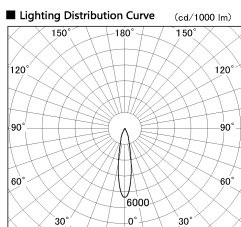

Item no. DD136-0820DW9035-R

Series Name: Cledy versa R-G Antiglare  
(DD136-AG-R)

Dark Mirror Reflector

Direct Horizontal Illuminance DD136-0820DW9035-R

φ	Illuminance Angle	Beam Angle	Vertical Illuminance (lx)
1330	19°	20°	12300
1000			3070
660			1370
330			770
			490
			340
			250
			190

Installation	Recessed mount
Type	Cledy versa R-G Antiglare (DD136-AG-R)
Fixture wattage	7.5W
Beam angle	20deg
Color Temp.	3500K
CRI	Ra>90
Luminous	590 lm
Body	Die-cast aluminum alloy
Body finish	N/A
Trim finish	White
Reflector finish	Dark Mirror
IP Rate	IP20
Light source	COB module
Input Voltage	AC220~240V
Dimming Type	Non-Dimmable
Certificate	CE, CCC
Cut Hole	100mm