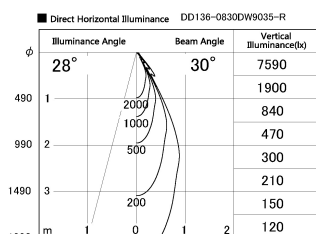

Item no. DD136-0830DW9035-R

Series Name: Cledy versa R-G Antiglare
(DD136-AG-R)

Dark Mirror Reflector

Installation	Recessed mount
Type	Cledy versa R-G Antiglare (DD136-AG-R)
Fixture wattage	7.5W
Beam angle	30deg
Color Temp.	3500K
CRI	Ra>90
Luminous	635 lm
Body	Die-cast aluminum alloy
Body finish	N/A
Trim finish	White
Reflector finish	Dark Mirror
IP Rate	IP20
Light source	COB module
Input Voltage	AC220~240V
Dimming Type	Non-Dimmable
Certificate	CE, CCC
Cut Hole	100mm