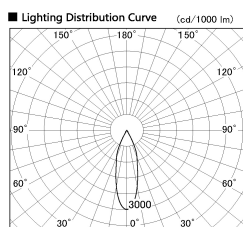

Item no. DD136-0830DW9035-R

Series Name: Cledy versa R-G Antiglare
(DD136-AG-R)

Dark Mirror Reflector

Installation	Recessed mount
Type	Cledy versa R-G Antiglare (DD136-AG-R)
Fixture wattage	7.5W
Beam angle	30deg
Color Temp.	3500K
CRI	Ra>90
Luminous	635 lm
Body	Die-cast aluminum alloy
Body finish	N/A
Trim finish	White
Reflector finish	Dark Mirror
IP Rate	IP20
Light source	COB module
Input Voltage	AC220~240V
Dimming Type	Non-Dimmable
Certificate	CE, CCC
Cut Hole	100mm