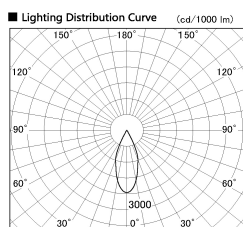

Item no. DD136-0840DW9035-R

Series Name: Cledy versa R-G Antiglare
(DD136-AG-R)

Dark Mirror Reflector

Installation	Recessed mount
Type	Cledy versa R-G Antiglare (DD136-AG-R)
Fixture wattage	7.5W
Beam angle	39deg
Color Temp.	3500K
CRI	Ra>90
Luminous	652 lm
Body	Die-cast aluminum alloy
Body finish	N/A
Trim finish	White
Reflector finish	Dark Mirror
IP Rate	IP20
Light source	COB module
Input Voltage	AC220~240V
Dimming Type	Non-Dimmable
Certificate	CE, CCC
Cut Hole	100mm