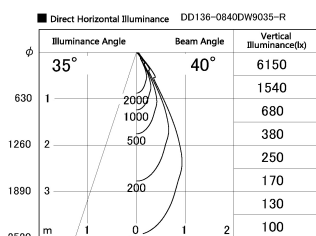

Item no. DD136-0840DW9035-R

Series Name: Cledy versa R-G Antiglare
(DD136-AG-R)

Dark Mirror Reflector

Installation	Recessed mount
Type	Cledy versa R-G Antiglare (DD136-AG-R)
Fixture wattage	7.5W
Beam angle	39deg
Color Temp.	3500K
CRI	Ra>90
Luminous	652 lm
Body	Die-cast aluminum alloy
Body finish	N/A
Trim finish	White
Reflector finish	Dark Mirror
IP Rate	IP20
Light source	COB module
Input Voltage	AC220~240V
Dimming Type	Non-Dimmable
Certificate	CE, CCC
Cut Hole	100mm