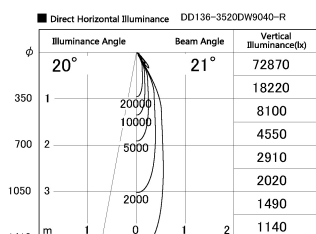

Item no. DD136-3520DW9040-R

Series Name: Cledy versa R-G Antiglare
(DD136-AG-R)

Dark Mirror Reflector

Installation	Recessed mount
Type	Cledy versa R-G Antiglare (DD136-AG-R)
Fixture wattage	36W
Beam angle	21 deg
Color Temp.	4000K
CRI	Ra>90
Luminous	3480 lm
Body	Die-cast aluminum alloy
Body finish	N/A
Trim finish	White
Reflector finish	Dark Mirror
IP Rate	IP20
Light source	COB module
Input Voltage	AC220~240V
Dimming Type	Non-Dimmable
Certificate	CE, CCC
Cut Hole	150mm