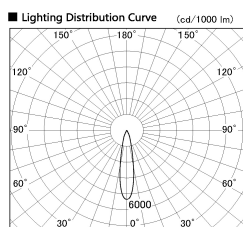

Item no. DD136-3520DW9040-R

Series Name: Cledy versa R-G Antiglare
(DD136-AG-R)

Dark Mirror Reflector

Installation	Recessed mount
Type	Cledy versa R-G Antiglare (DD136-AG-R)
Fixture wattage	36W
Beam angle	21 deg
Color Temp.	4000K
CRI	Ra>90
Luminous	3480 lm
Body	Die-cast aluminum alloy
Body finish	N/A
Trim finish	White
Reflector finish	Dark Mirror
IP Rate	IP20
Light source	COB module
Input Voltage	AC220~240V
Dimming Type	Non-Dimmable
Certificate	CE, CCC
Cut Hole	150mm