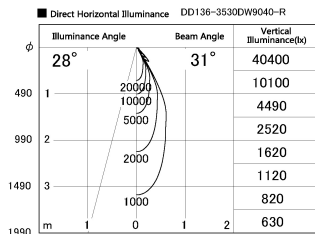

Item no. DD136-3530DW9040-R

Series Name: Cledy versa R-G Antiglare
(DD136-AG-R)

Dark Mirror Reflector

Installation	Recessed mount
Type	Cledy versa R-G Antiglare (DD136-AG-R)
Fixture wattage	36W
Beam angle	31 deg
Color Temp.	4000K
CRI	Ra>90
Luminous	3429 lm
Body	Die-cast aluminum alloy
Body finish	N/A
Trim finish	White
Reflector finish	Dark Mirror
IP Rate	IP20
Light source	COB module
Input Voltage	AC220~240V
Dimming Type	Non-Dimmable
Certificate	CE, CCC
Cut Hole	150mm