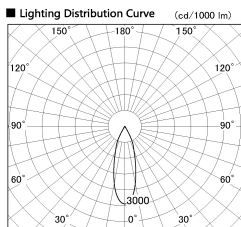

Item no. DD136-3530DW9040-R

Series Name: Cledy versa R-G Antiglare
(DD136-AG-R)

Dark Mirror Reflector

Installation	Recessed mount
Type	Cledy versa R-G Antiglare (DD136-AG-R)
Fixture wattage	36W
Beam angle	31 deg
Color Temp.	4000K
CRI	Ra>90
Luminous	3429 lm
Body	Die-cast aluminum alloy
Body finish	N/A
Trim finish	White
Reflector finish	Dark Mirror
IP Rate	IP20
Light source	COB module
Input Voltage	AC220~240V
Dimming Type	Non-Dimmable
Certificate	CE, CCC
Cut Hole	150mm