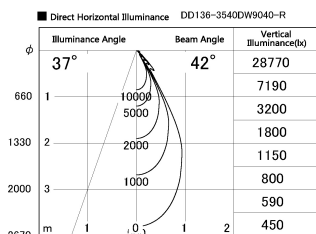

Item no. DD136-3540DW9040-R

Series Name: Cledy versa R-G Antiglare  
(DD136-AG-R)

Dark Mirror Reflector

Installation	Recessed mount
Type	Cledy versa R-G Antiglare (DD136-AG-R)
Fixture wattage	36W
Beam angle	42 deg
Color Temp.	4000K
CRI	Ra>90
Luminous	3400 lm
Body	Die-cast aluminum alloy
Body finish	N/A
Trim finish	White
Reflector finish	Dark Mirror
IP Rate	IP20
Light source	COB module
Input Voltage	AC220~240V
Dimming Type	Non-Dimmable
Certificate	CE, CCC
Cut Hole	150mm