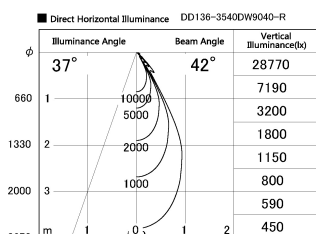

Item no. DD136-3540DW9040-R

Series Name: Cledy versa R-G Antiglare
(DD136-AG-R)

Dark Mirror Reflector

Installation	Recessed mount
Type	Cledy versa R-G Antiglare (DD136-AG-R)
Fixture wattage	36W
Beam angle	42 deg
Color Temp.	4000K
CRI	Ra>90
Luminous	3400 lm
Body	Die-cast aluminum alloy
Body finish	N/A
Trim finish	White
Reflector finish	Dark Mirror
IP Rate	IP20
Light source	COB module
Input Voltage	AC220~240V
Dimming Type	Non-Dimmable
Certificate	CE, CCC
Cut Hole	150mm