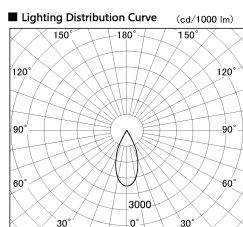

Item no. DD136-3540DW9040-R

Series Name: Cledy versa R-G Antiglare  
(DD136-AG-R)

Dark Mirror Reflector

Installation	Recessed mount
Type	Cledy versa R-G Antiglare (DD136-AG-R)
Fixture wattage	36W
Beam angle	42 deg
Color Temp.	4000K
CRI	Ra>90
Luminous	3400 lm
Body	Die-cast aluminum alloy
Body finish	N/A
Trim finish	White
Reflector finish	Dark Mirror
IP Rate	IP20
Light source	COB module
Input Voltage	AC220~240V
Dimming Type	Non-Dimmable
Certificate	CE, CCC
Cut Hole	150mm