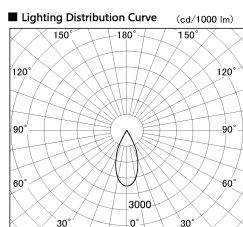

Item no. DD136-3540DW9040-R

Series Name: Cledy versa R-G Antiglare
(DD136-AG-R)

Dark Mirror Reflector

Installation	Recessed mount
Type	Cledy versa R-G Antiglare (DD136-AG-R)
Fixture wattage	36W
Beam angle	42 deg
Color Temp.	4000K
CRI	Ra>90
Luminous	3400 lm
Body	Die-cast aluminum alloy
Body finish	N/A
Trim finish	White
Reflector finish	Dark Mirror
IP Rate	IP20
Light source	COB module
Input Voltage	AC220~240V
Dimming Type	Non-Dimmable
Certificate	CE, CCC
Cut Hole	150mm