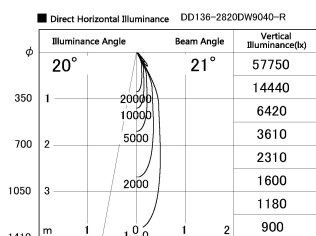

Item no. DD136-2820DW9040-R

Series Name: Cledy versa R-G Antiglare  
(DD136-AG-R)

Dark Mirror Reflector

Installation	Recessed mount
Type	Cledy versa R-G Antiglare (DD136-AG-R)
Fixture wattage	28W
Beam angle	21 deg
Color Temp.	4000K
CRI	Ra>90
Luminous	2758 lm
Body	Die-cast aluminum alloy
Body finish	N/A
Trim finish	White
Reflector finish	Dark Mirror
IP Rate	IP20
Light source	COB module
Input Voltage	AC220~240V
Dimming Type	Non-Dimmable
Certificate	CE, CCC
Cut Hole	150mm