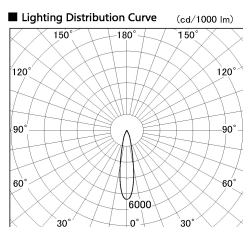

Item no. DD136-2820DW9040-R

Series Name: Cledy versa R-G Antiglare  
(DD136-AG-R)

Dark Mirror Reflector

Installation	Recessed mount
Type	Cledy versa R-G Antiglare (DD136-AG-R)
Fixture wattage	28W
Beam angle	21 deg
Color Temp.	4000K
CRI	Ra>90
Luminous	2758 lm
Body	Die-cast aluminum alloy
Body finish	N/A
Trim finish	White
Reflector finish	Dark Mirror
IP Rate	IP20
Light source	COB module
Input Voltage	AC220~240V
Dimming Type	Non-Dimmable
Certificate	CE, CCC
Cut Hole	150mm