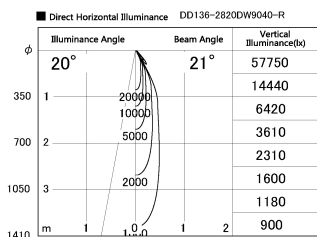

Item no. DD136-2820DW9040-R

Series Name: Cledy versa R-G Antiglare  
(DD136-AG-R)

Dark Mirror Reflector

Installation	Recessed mount
Type	Cledy versa R-G Antiglare (DD136-AG-R)
Fixture wattage	28W
Beam angle	21 deg
Color Temp.	4000K
CRI	Ra>90
Luminous	2758 lm
Body	Die-cast aluminum alloy
Body finish	N/A
Trim finish	White
Reflector finish	Dark Mirror
IP Rate	IP20
Light source	COB module
Input Voltage	AC220~240V
Dimming Type	Non-Dimmable
Certificate	CE, CCC
Cut Hole	150mm