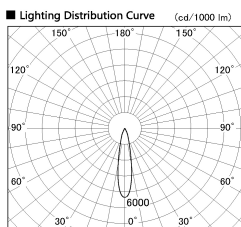

Item no. DD136-2820DW9040-R

Series Name: Cledy versa R-G Antiglare  
(DD136-AG-R)

Dark Mirror Reflector

Installation	Recessed mount
Type	Cledy versa R-G Antiglare (DD136-AG-R)
Fixture wattage	28W
Beam angle	21 deg
Color Temp.	4000K
CRI	Ra>90
Luminous	2758 lm
Body	Die-cast aluminum alloy
Body finish	N/A
Trim finish	White
Reflector finish	Dark Mirror
IP Rate	IP20
Light source	COB module
Input Voltage	AC220~240V
Dimming Type	Non-Dimmable
Certificate	CE, CCC
Cut Hole	150mm