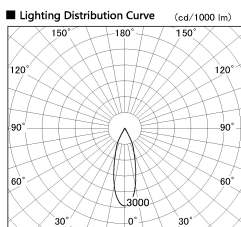

Item no. DD136-2830DW9040-R

Series Name: Cledy versa R-G Antiglare  
(DD136-AG-R)

Dark Mirror Reflector

Installation	Recessed mount
Type	Cledy versa R-G Antiglare (DD136-AG-R)
Fixture wattage	28W
Beam angle	31 deg
Color Temp.	4000K
CRI	Ra>90
Luminous	2718 lm
Body	Die-cast aluminum alloy
Body finish	N/A
Trim finish	White
Reflector finish	Dark Mirror
IP Rate	IP20
Light source	COB module
Input Voltage	AC220~240V
Dimming Type	Non-Dimmable
Certificate	CE, CCC
Cut Hole	150mm