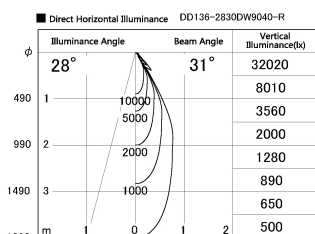

Item no. DD136-2830DW9040-R

Series Name: Cledy versa R-G Antiglare
(DD136-AG-R)

Dark Mirror Reflector

Installation	Recessed mount
Type	Cledy versa R-G Antiglare (DD136-AG-R)
Fixture wattage	28W
Beam angle	31 deg
Color Temp.	4000K
CRI	Ra>90
Luminous	2718 lm
Body	Die-cast aluminum alloy
Body finish	N/A
Trim finish	White
Reflector finish	Dark Mirror
IP Rate	IP20
Light source	COB module
Input Voltage	AC220~240V
Dimming Type	Non-Dimmable
Certificate	CE, CCC
Cut Hole	150mm