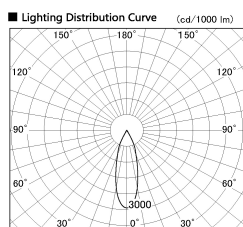

Item no. DD136-2830DW9040-R

Series Name: Cledy versa R-G Antiglare
(DD136-AG-R)

Dark Mirror Reflector

Installation	Recessed mount
Type	Cledy versa R-G Antiglare (DD136-AG-R)
Fixture wattage	28W
Beam angle	31 deg
Color Temp.	4000K
CRI	Ra>90
Luminous	2718 lm
Body	Die-cast aluminum alloy
Body finish	N/A
Trim finish	White
Reflector finish	Dark Mirror
IP Rate	IP20
Light source	COB module
Input Voltage	AC220~240V
Dimming Type	Non-Dimmable
Certificate	CE, CCC
Cut Hole	150mm