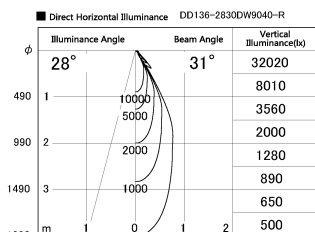

Item no. DD136-2830DW9040-R

Series Name: Cledy versa R-G Antiglare  
(DD136-AG-R)

Dark Mirror Reflector

Installation	Recessed mount
Type	Cledy versa R-G Antiglare (DD136-AG-R)
Fixture wattage	28W
Beam angle	31 deg
Color Temp.	4000K
CRI	Ra>90
Luminous	2718 lm
Body	Die-cast aluminum alloy
Body finish	N/A
Trim finish	White
Reflector finish	Dark Mirror
IP Rate	IP20
Light source	COB module
Input Voltage	AC220~240V
Dimming Type	Non-Dimmable
Certificate	CE, CCC
Cut Hole	150mm