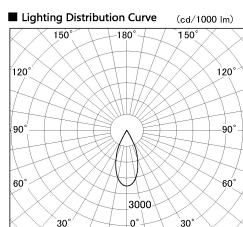

Item no. DD136-2840DW9040-R

Series Name: Cledy versa R-G Antiglare
(DD136-AG-R)

Dark Mirror Reflector

Installation	Recessed mount
Type	Cledy versa R-G Antiglare (DD136-AG-R)
Fixture wattage	28W
Beam angle	42 deg
Color Temp.	4000K
CRI	Ra>90
Luminous	2695 lm
Body	Die-cast aluminum alloy
Body finish	N/A
Trim finish	White
Reflector finish	Dark Mirror
IP Rate	IP20
Light source	COB module
Input Voltage	AC220~240V
Dimming Type	Non-Dimmable
Certificate	CE, CCC
Cut Hole	150mm