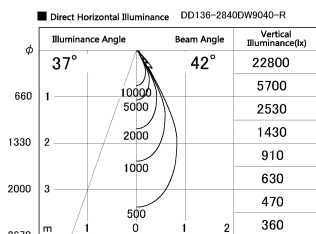

Item no. DD136-2840DW9040-R

Series Name: Cledy versa R-G Antiglare
(DD136-AG-R)

Dark Mirror Reflector

Installation	Recessed mount
Type	Cledy versa R-G Antiglare (DD136-AG-R)
Fixture wattage	28W
Beam angle	42 deg
Color Temp.	4000K
CRI	Ra>90
Luminous	2695 lm
Body	Die-cast aluminum alloy
Body finish	N/A
Trim finish	White
Reflector finish	Dark Mirror
IP Rate	IP20
Light source	COB module
Input Voltage	AC220~240V
Dimming Type	Non-Dimmable
Certificate	CE, CCC
Cut Hole	150mm